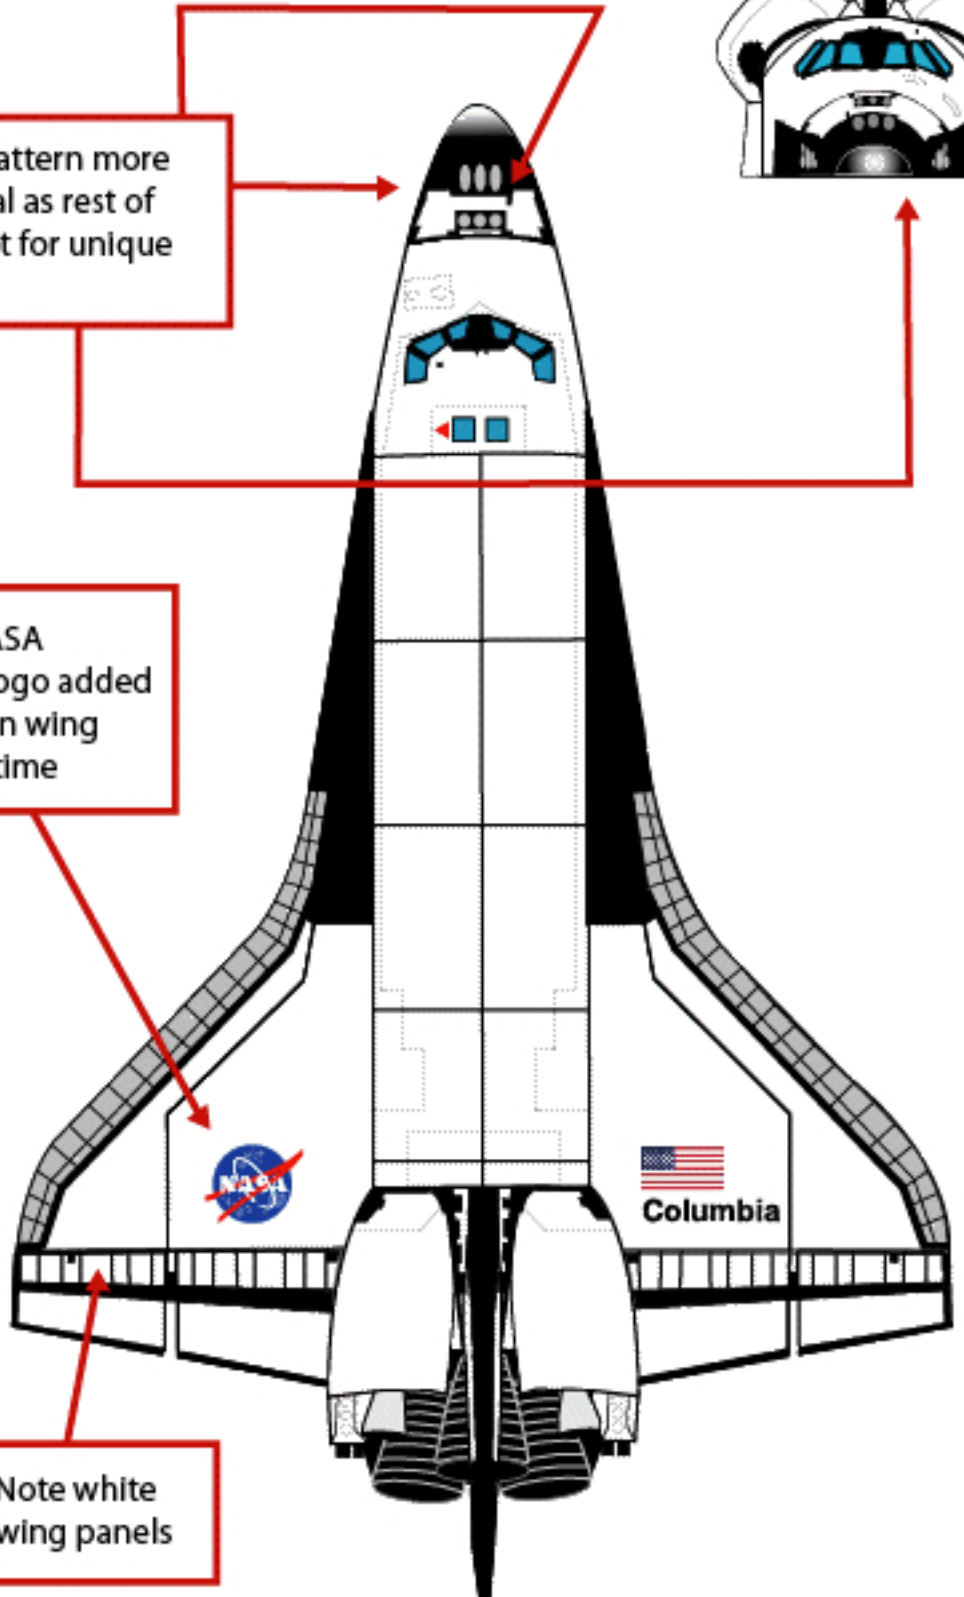

Columbia

OV-102

-Last Modification-

OMDP-2

Details

Front tile pattern more symmetrical as rest of fleet, except for unique tile

Details

Note the NASA 'Meatball' logo added and name on wing for the first time