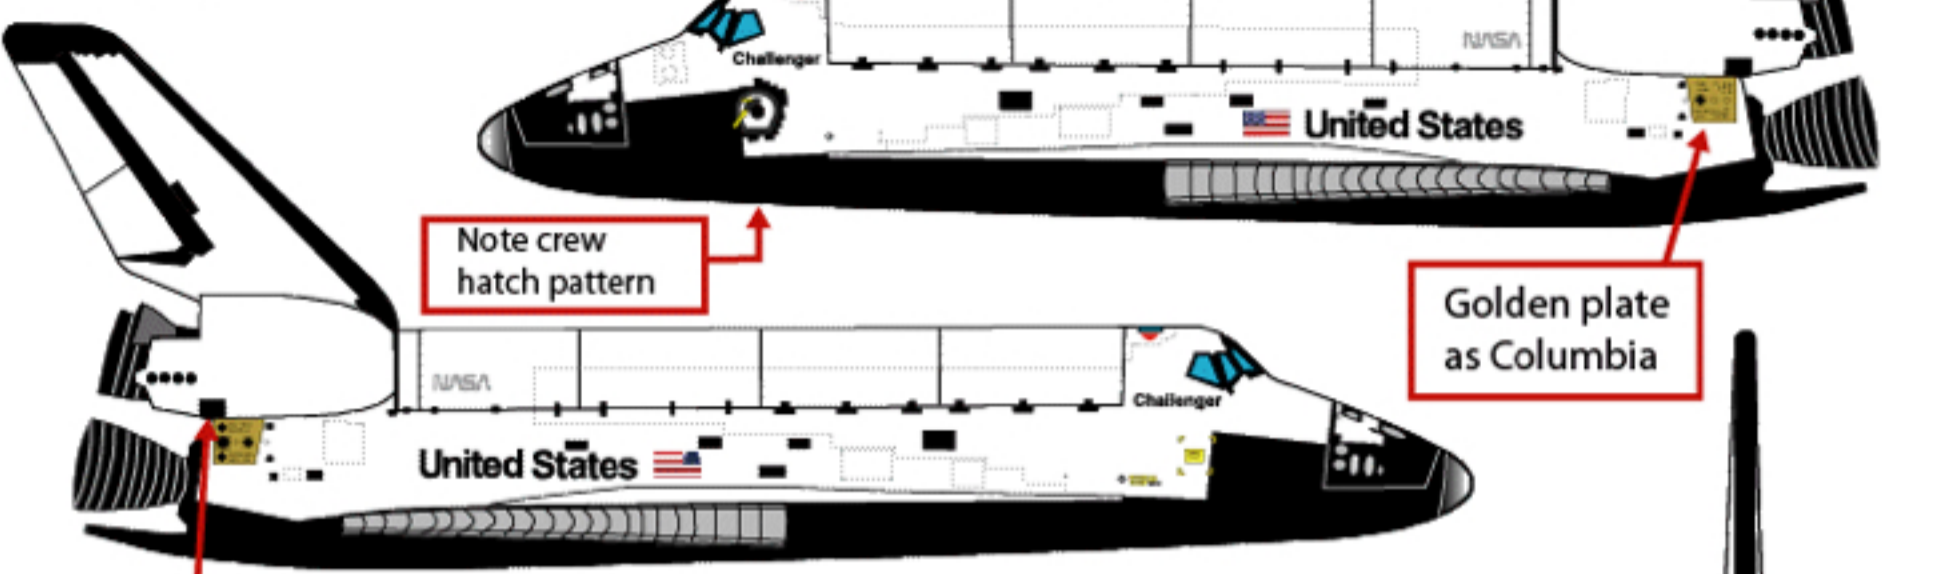

Note black tile on lower corner of OMS pods