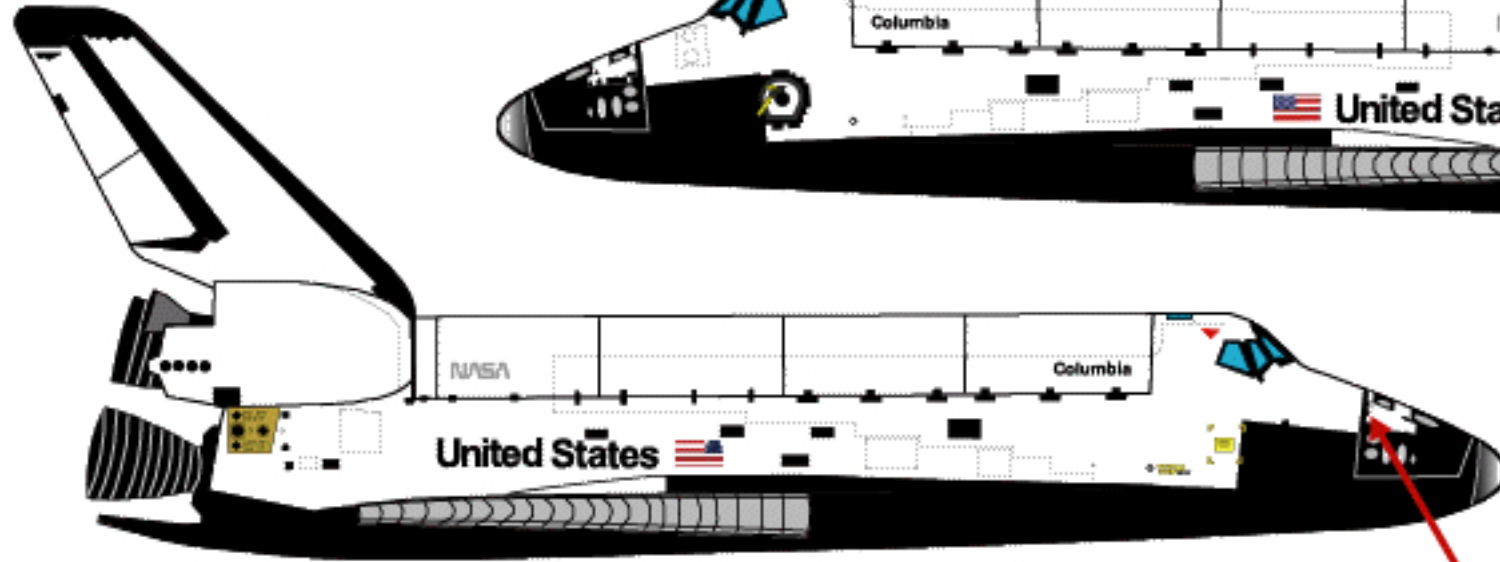

Columbia

OV-102

-Third Modification-
Spacelab Modification

Details

One extra black tile added