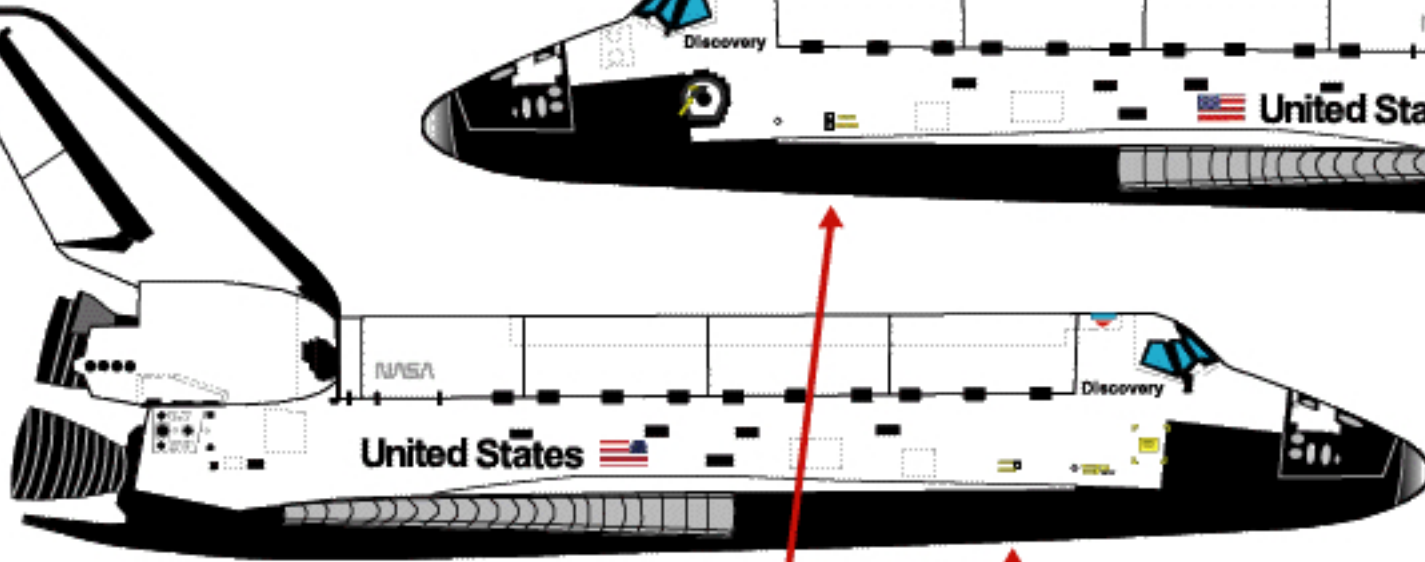

Discovery

OV-103

-Fifth Modification-
Apr. 28, 1991

Note labels added on sides