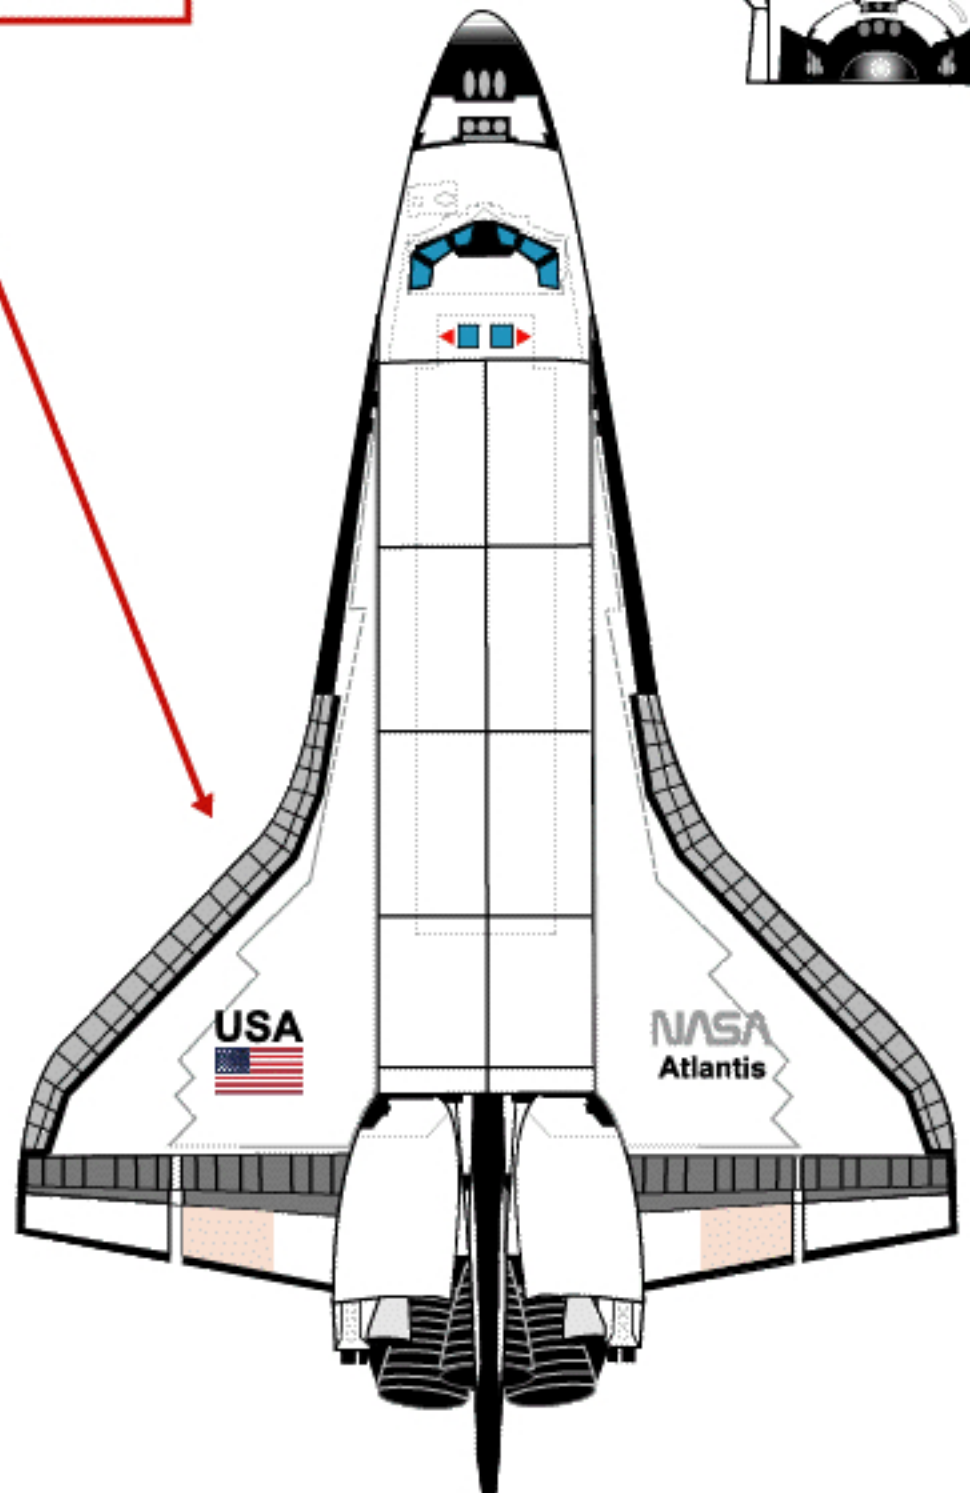

Missions flown:

STS-27	12/ 2/88
STS-30	5/ 4/89
STS-34	10/18/89
STS-36	2/28/90
STS-38	11/16/90
STS-37	4/ 5/91