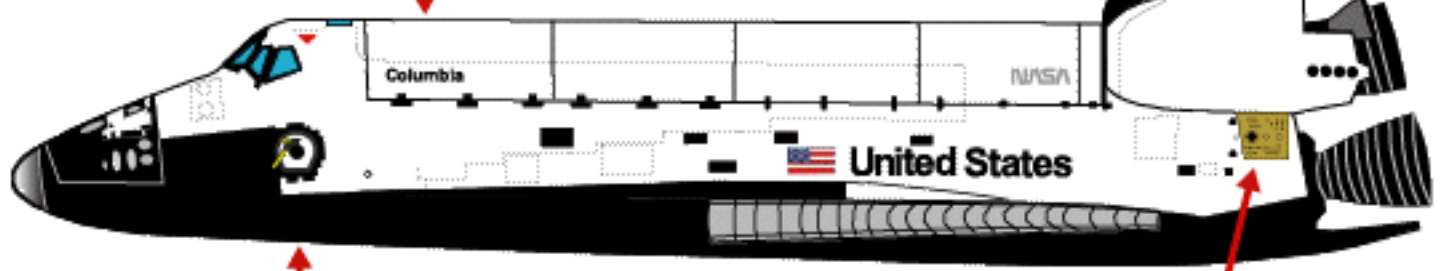

Space Shuttle Markings

A Guide for the Scale Modeler

By Alfonso X Moreno
2013

COLUMBIA

Columbia

OV-102

-Original Markings-
April 12, 1981

Note name and hinges on doors

Note crew hatch pattern

Golden umbilical plate

Note tile pattern on tail

Note right side markings

Note unique tiles

Note asymmetry of front tiles

Note markings on top of crew cabin

Red line indicates base layout on rest of fleet