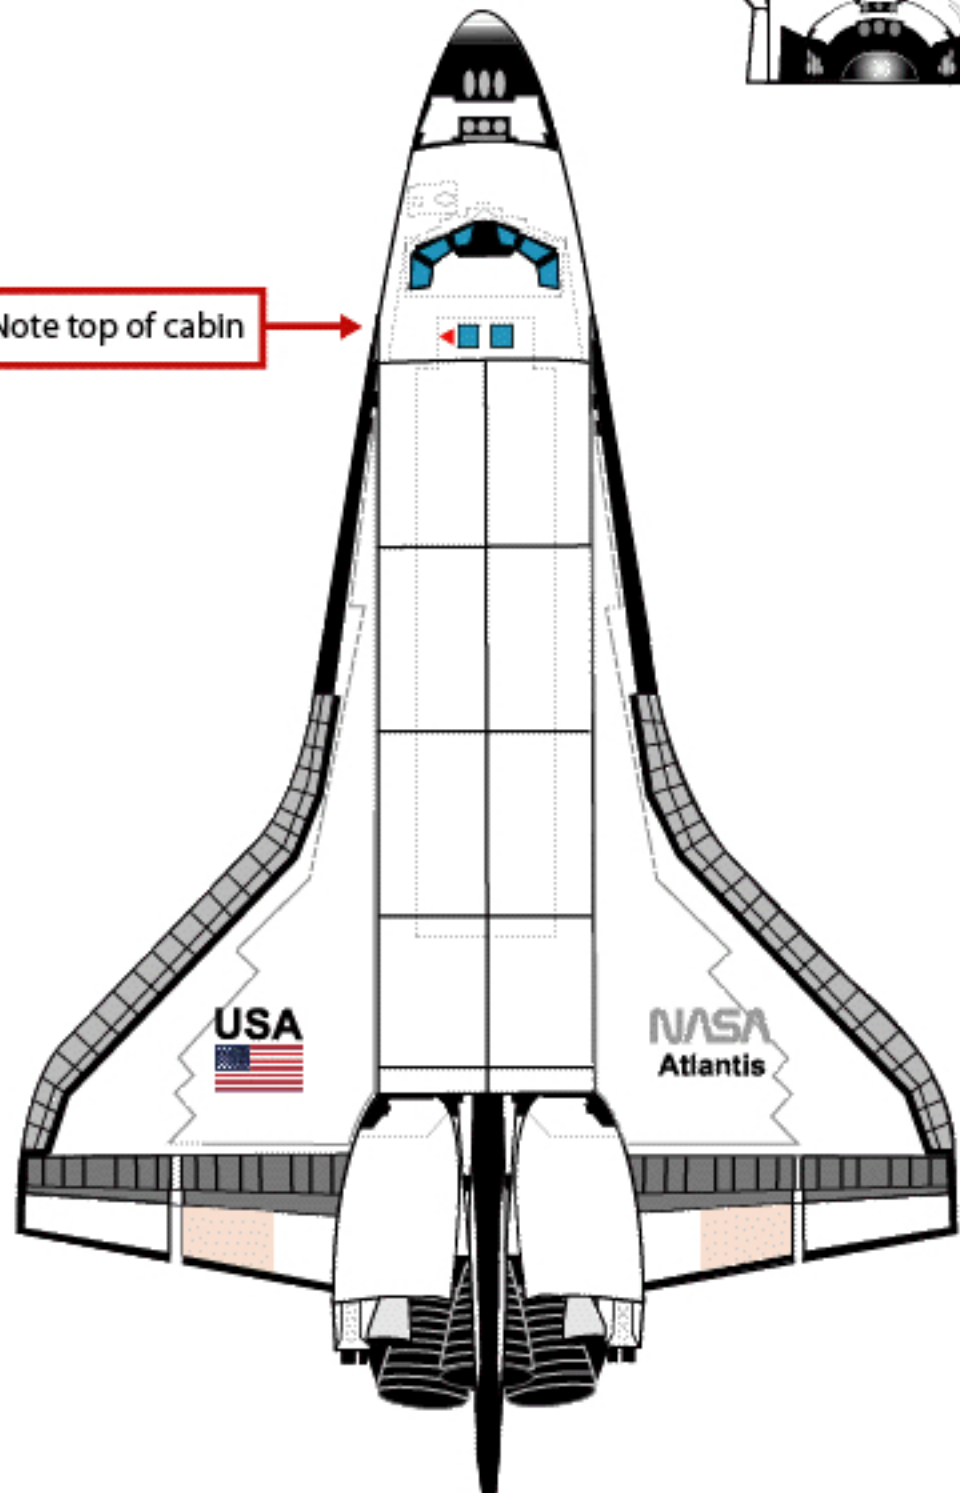

Note top of cabin