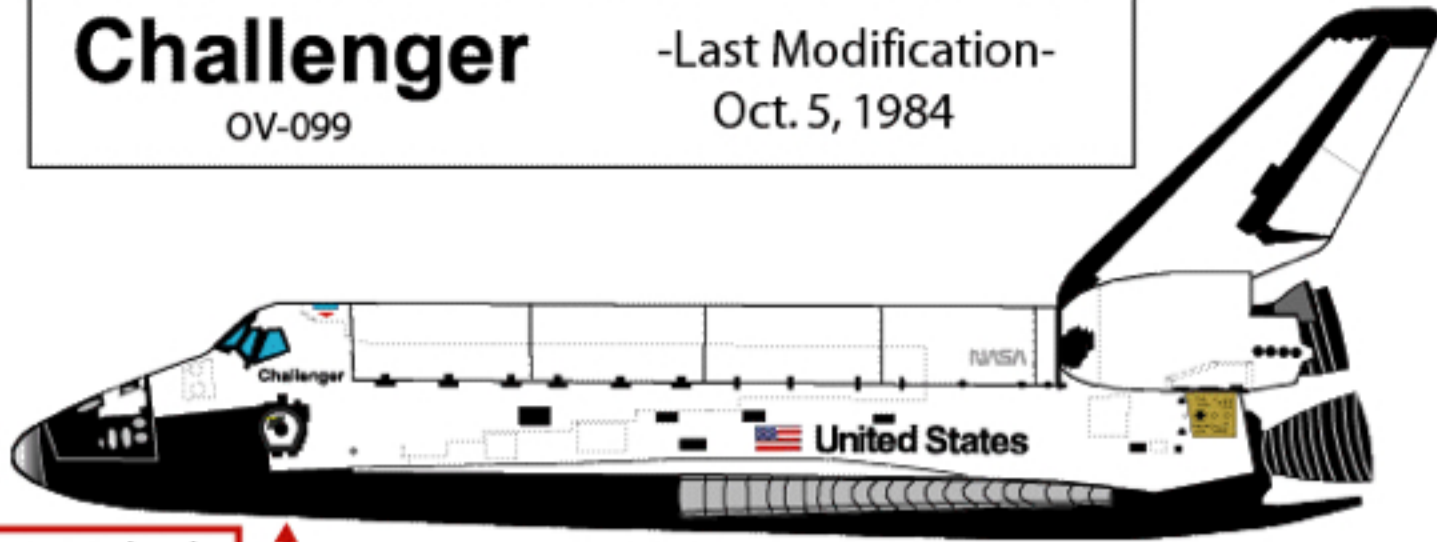

Missions flown:

STS-6	4/ 4/83
STS-7	6/18/83
STS-8	8/30/83
41-B	2/ 3/84
41-C	4/ 6/84

Challenger

OV-099

-Last Modification-
Oct. 5, 1984

Note crew hatch
pattern changed

Lower corner tile of the OMS pods
changed and black tiles added
to the front of pods