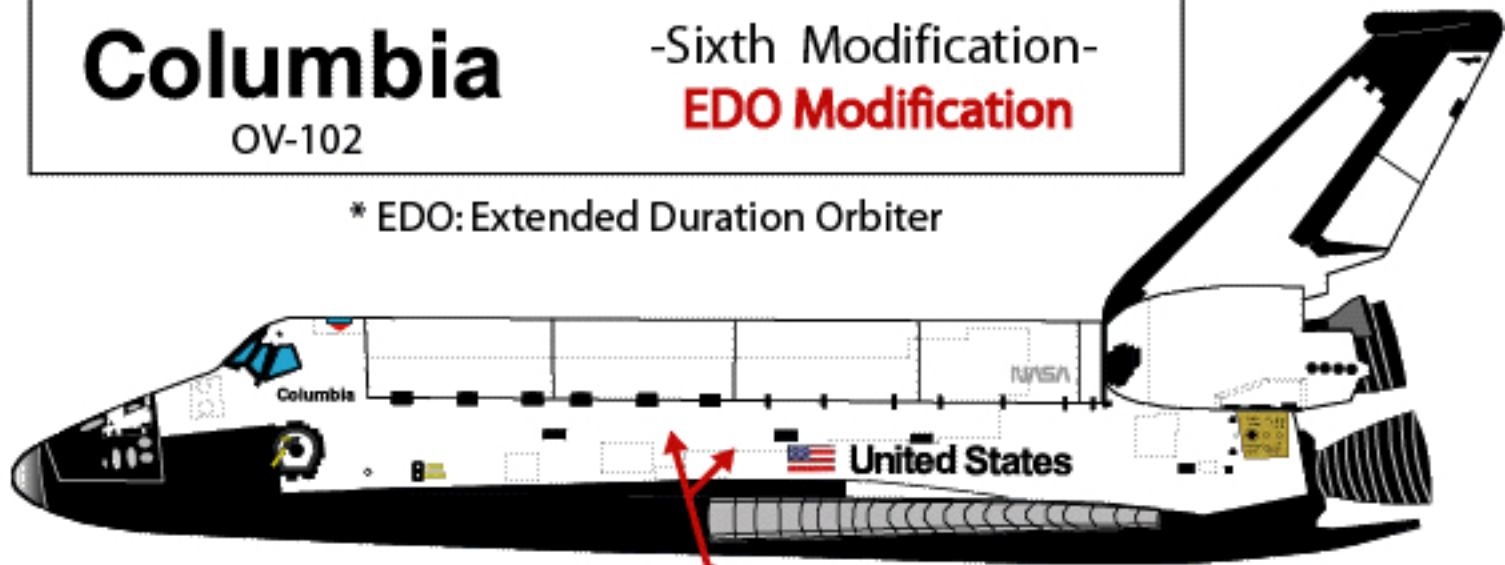

Last mission that carried the SEADS experiment on nosecap

Missions flown:
STS-40 6/5/91

Columbia

OV-102

-Sixth Modification-
EDO Modification

* EDO: Extended Duration Orbiter

Note vent doors "4" and "7" disabled