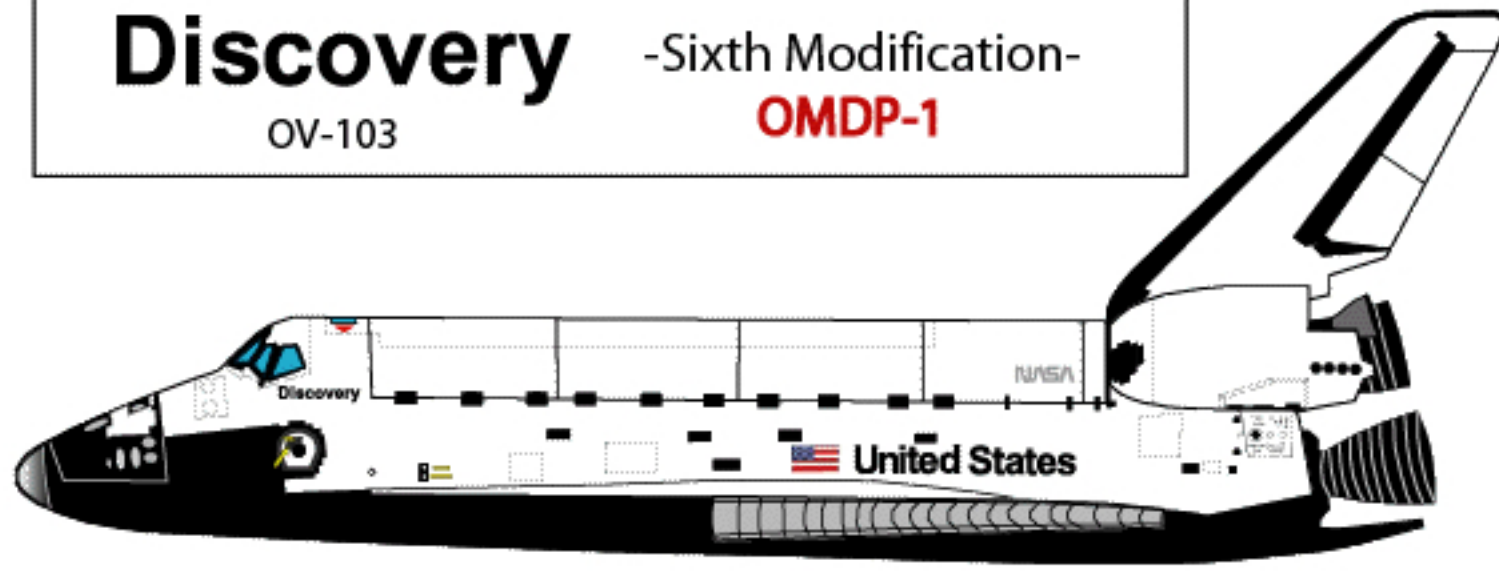

Discovery

-Sixth Modification-

OV-103

OMDP-1