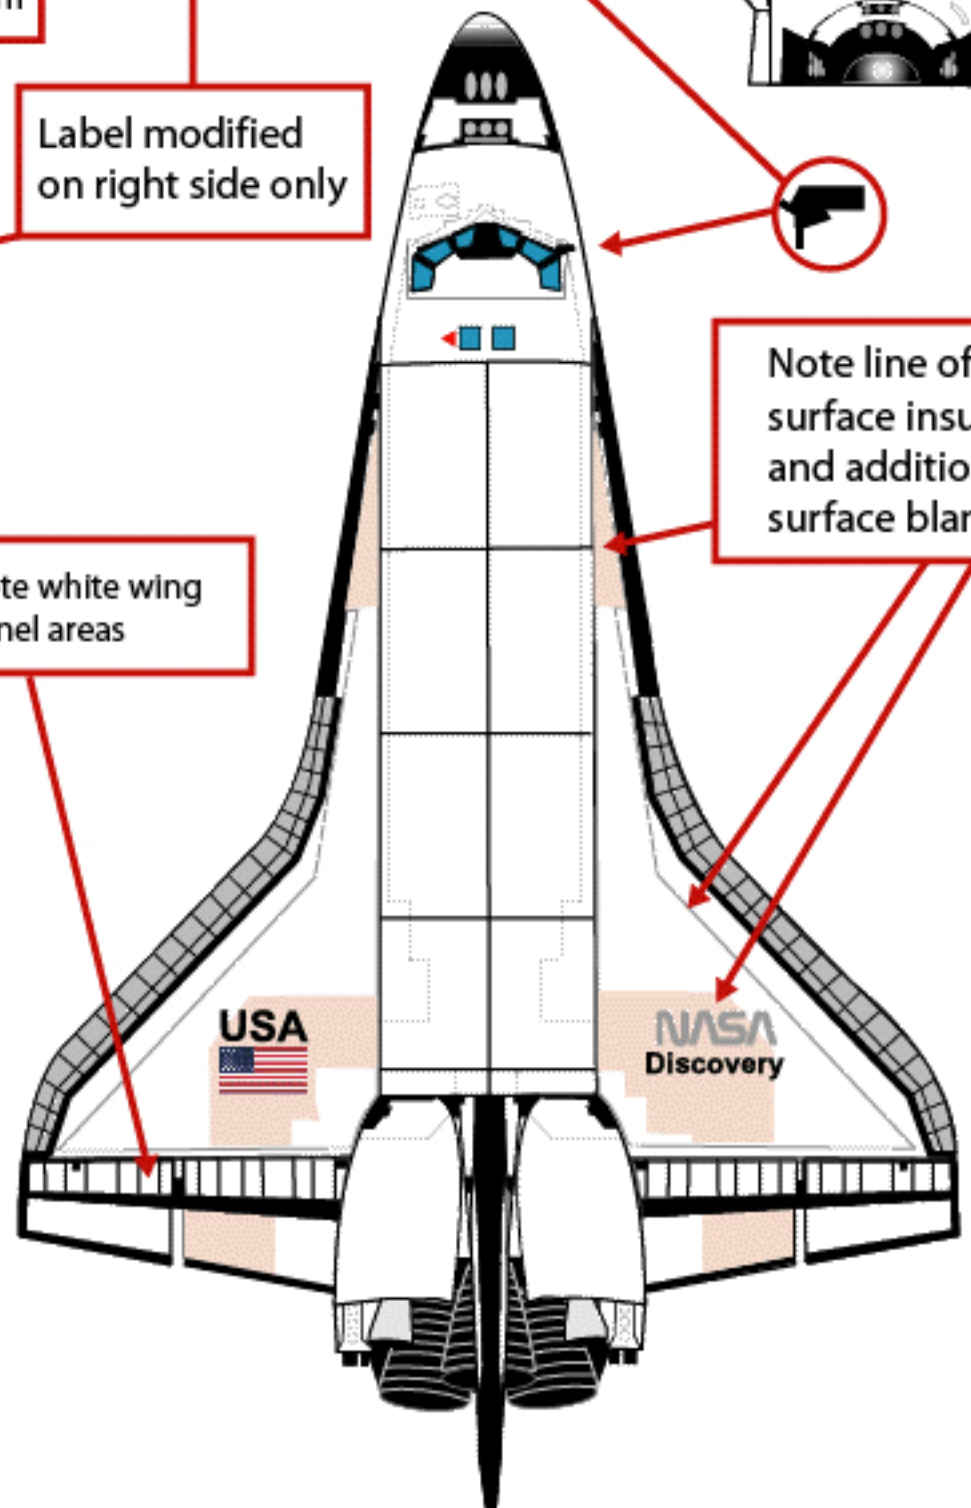

Window tile modified

Label modified on right side only

F/C PURGE PORT
TO REMAIN CLEAR AND OPEN
AT ALL TIMES

Note line of surface insulation and addition of surface blankets

Note white wing panel areas

Missions flown:

STS-82	2/11/97
STS-85	8/7/97
STS-91	6/2/98

Discovery

-Ninth Modification-

OV-103

Oct. 29, 1998

Missions flown:

STS-95	10/29/98
STS-96	5/27/99
STS-103	12/19/99
STS-92	10/11/00
STS-102	3/8/01
STS-105	8/10/01

OMDP-3