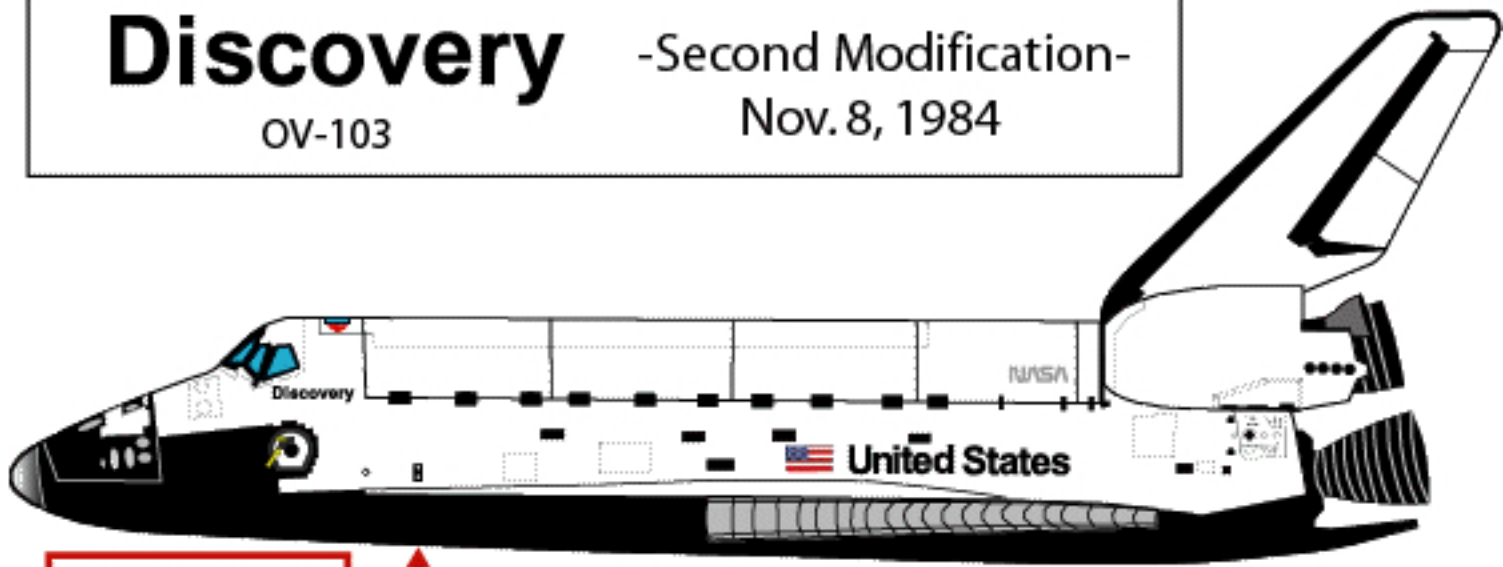

Details

Details

Missions flown:
41-D 8/30/84

Discovery

OV-103

-Second Modification-
Nov. 8, 1984

Note tiles added

Note tile on lower corner of OMS pods