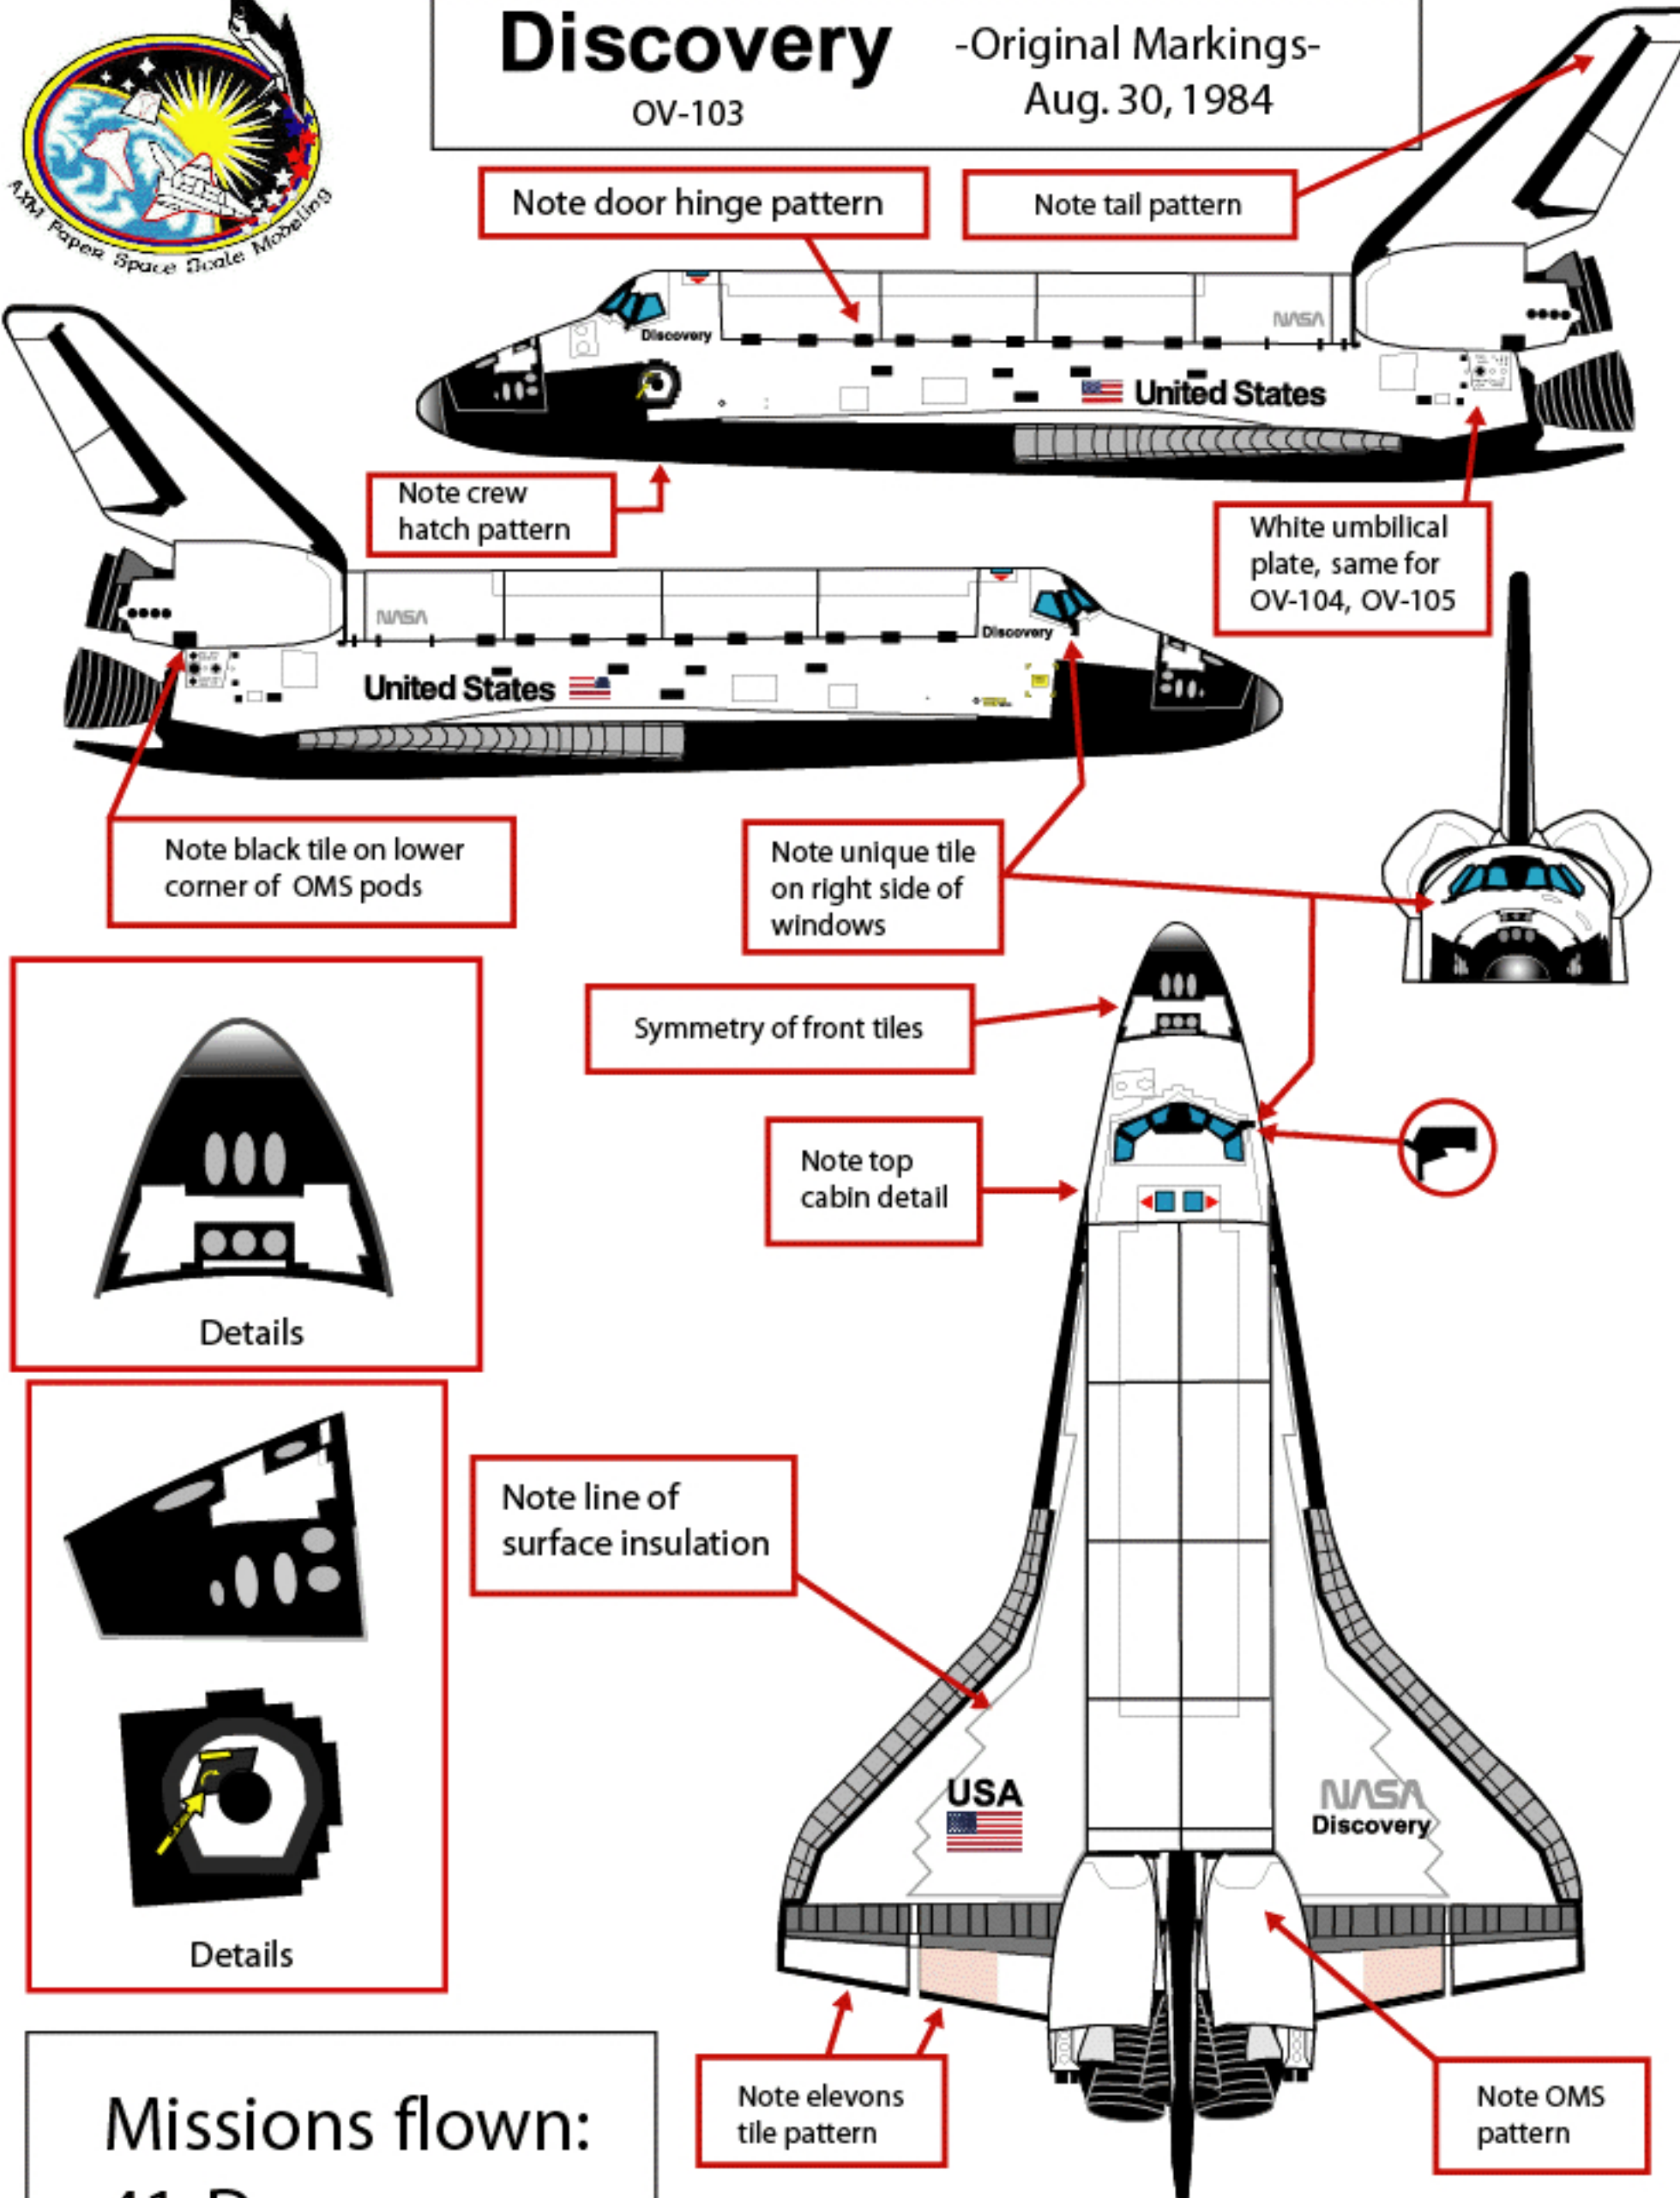

Details

41-G

Missions flown:

41-G 10/5/84

51-B 4/29/85

51-F 7/29/85

61-A 10/30/85

51-L (Jan. 28, 1986)
(Orbiter lost)

Details

Details

Missions flown:
41-D 8/30/84

Discovery

OV-103

-Second Modification-
Nov. 8, 1984

Note tiles added

Note tile on lower corner of OMS pods