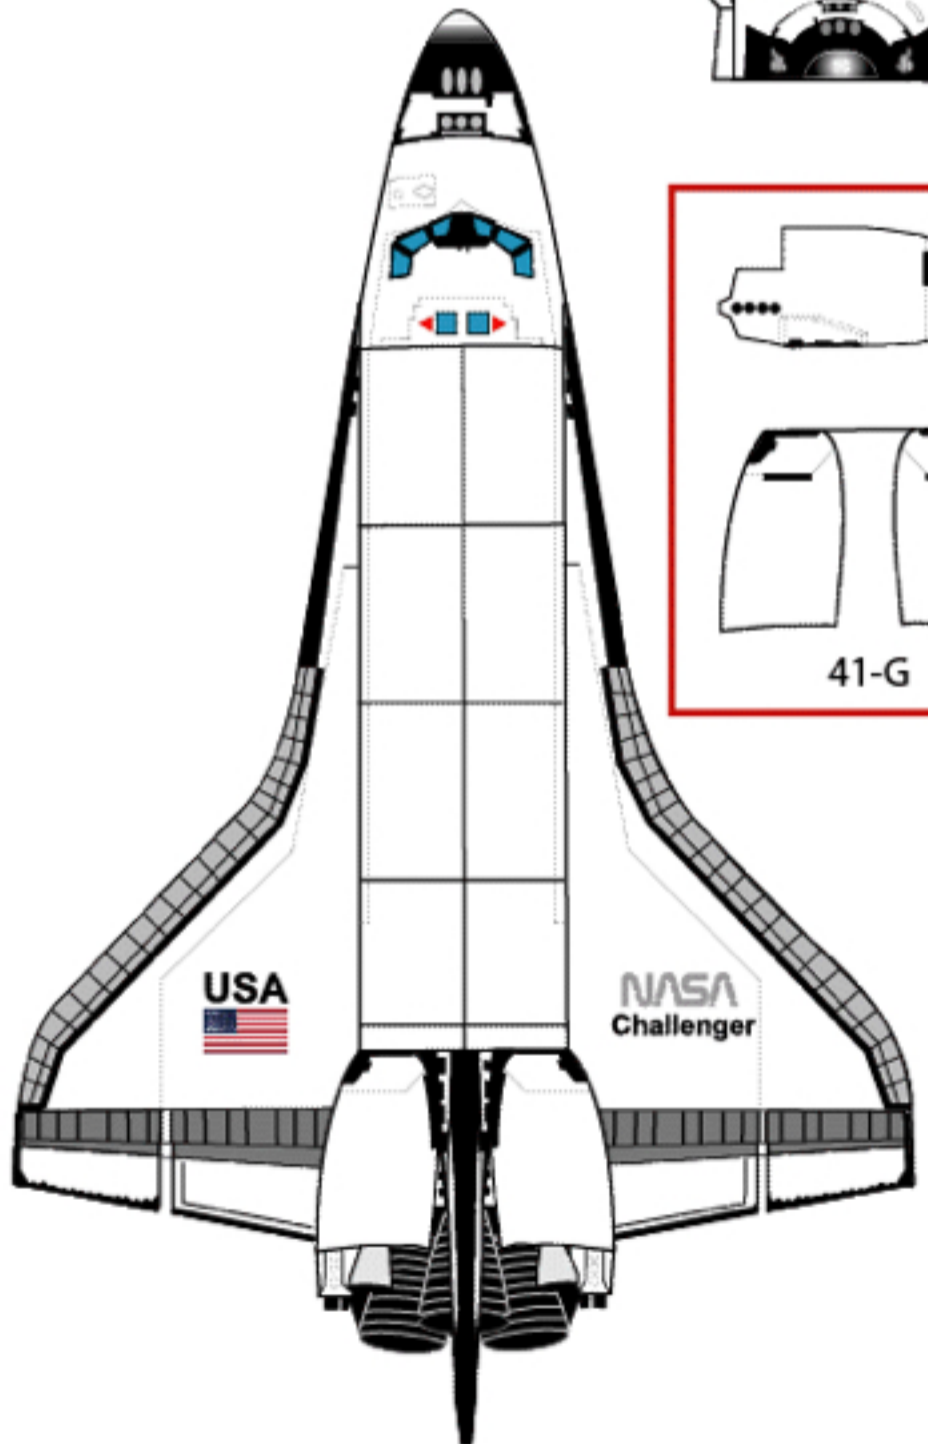

Details

41-G

Missions flown:

41-G 10/5/84

51-B 4/29/85

51-F 7/29/85

61-A 10/30/85

51-L (Jan. 28, 1986)
(Orbiter lost)