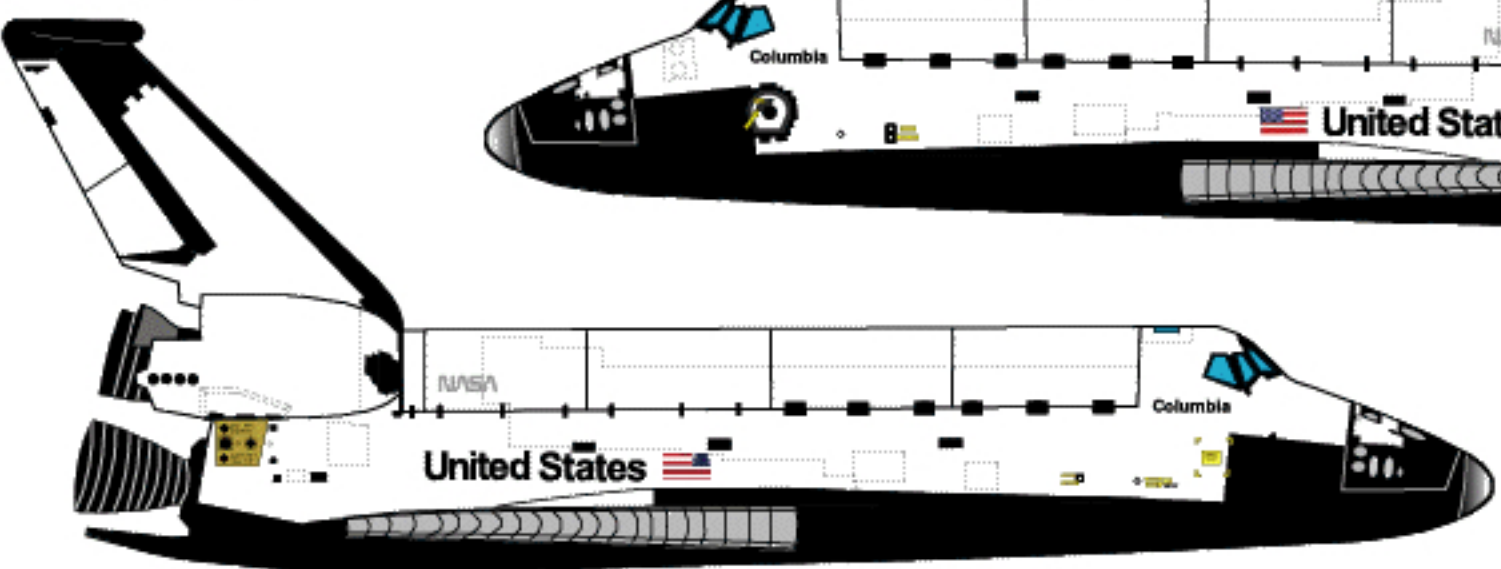

Columbia

OV-102

-Seventh Modification-
OMDP-1

* OMDP: Orbiter Maintenance Down Period

Front tile pattern becoming symmetrical with removal of few tiles

Missions flown:

STS-73	10/25/95
STS-75	2/22/96
STS-78	6/20/96
STS-80	11/19/96
STS-83	4/ 4/97
STS-94	7/ 1/97
STS-87	11/18/97
STS-90	4/17/98
STS-93	7/22/99