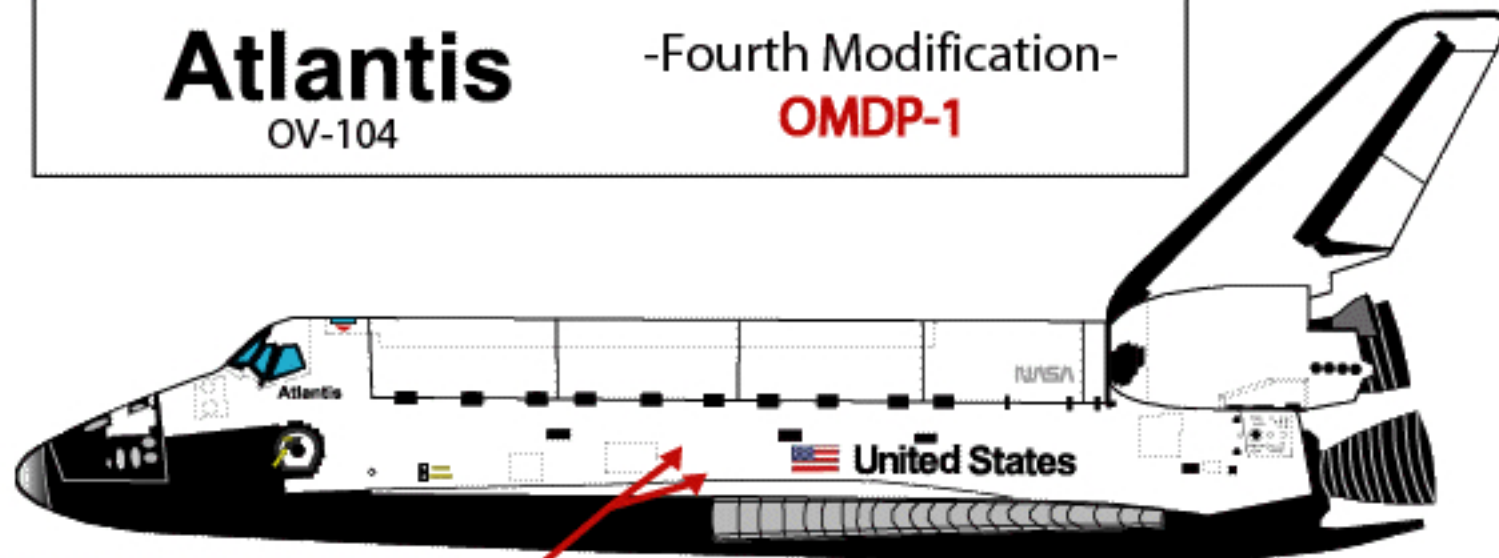

-Third Modification-
Aug. 2, 1991

Missions flown:

STS-43	8/ 2/91
STS-44	11/21/91
STS-45	3/24/92
STS-46	7/31/92

Atlantis

OV-104

-Fourth Modification-
OMDP-1

Vent doors "4" and "7" disabled

Note drag chute added