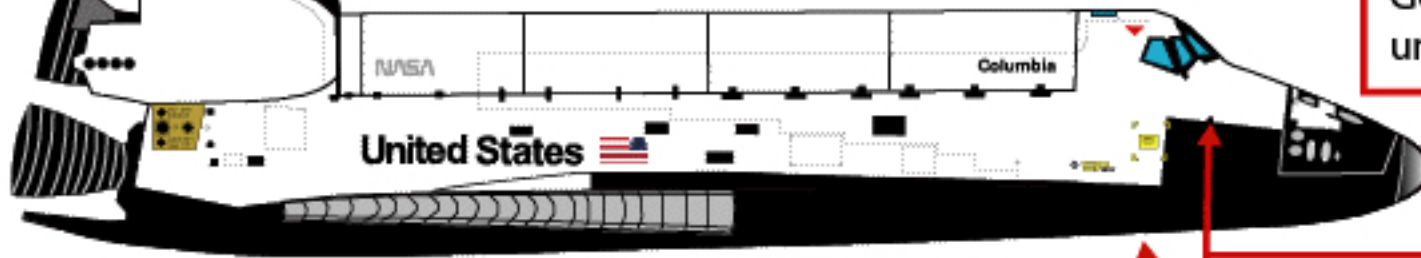

Space Shuttle Markings

A Guide for the Scale Modeler

By Alfonso X Moreno
2013

COLUMBIA

Columbia

OV-102

-Original Markings-
April 12, 1981

Note name and hinges on doors

Note crew hatch pattern

Golden umbilical plate

Note tile pattern on tail

Note right side markings

Note unique tiles

Note asymmetry of front tiles

Note markings on top of crew cabin

Red line indicates base layout on rest of fleet