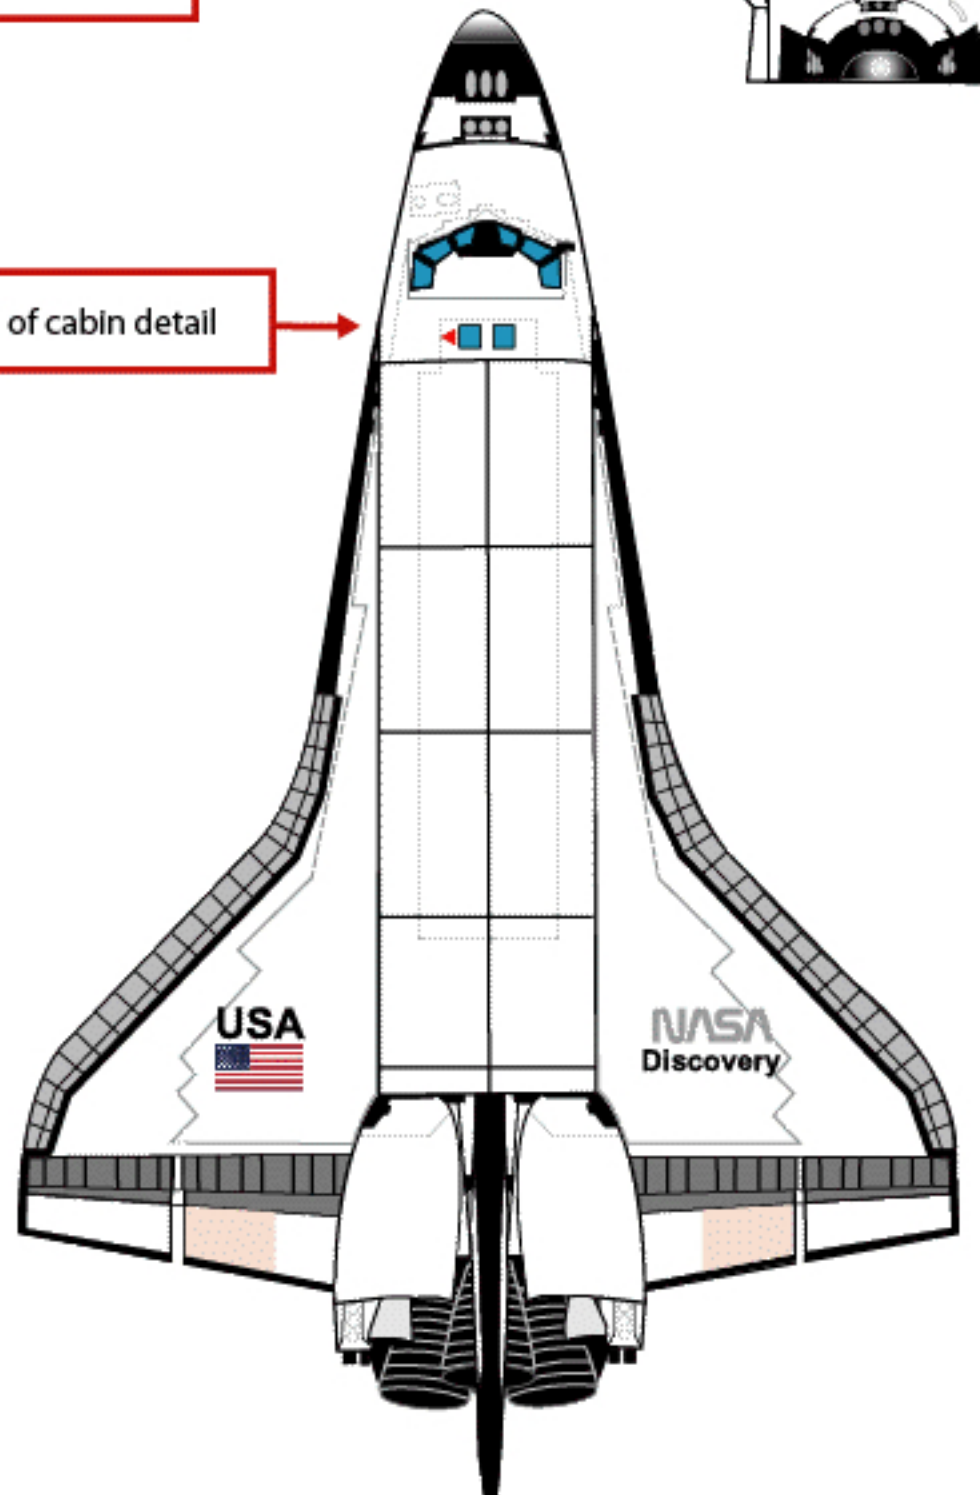

Note top of cabin detail