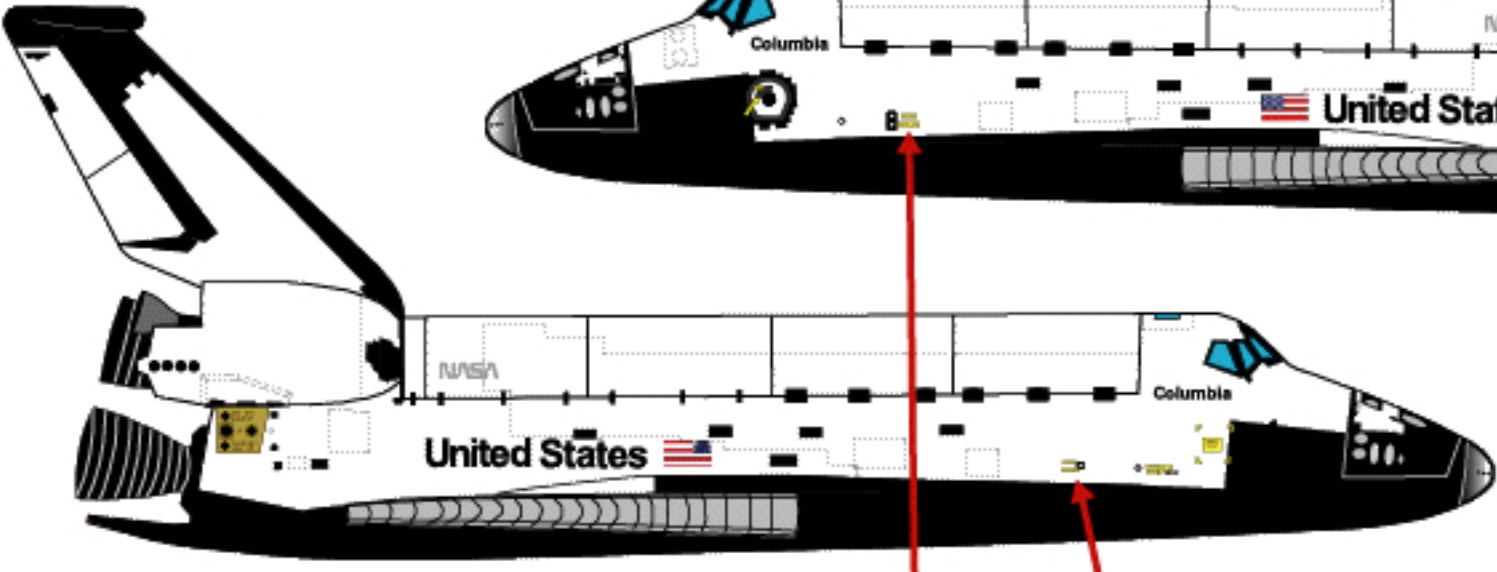

Note top
cabin detail
and unique
tile

Missions flown:

61C	1/12/86
STS-28	8/ 8/89
STS-32	1/ 9/90
STS-35	12/ 2/90

* OEX: Orbiter Experiment Program

Columbia

OV-102

-Fifth Modification-
Jun. 5, 1991

Note labels added

Last mission that carried the SEADS experiment on nosecap

Missions flown:
STS-40 6/5/91

Columbia

OV-102

-Sixth Modification-
EDO Modification

* EDO: Extended Duration Orbiter

Note vent doors "4" and "7" disabled