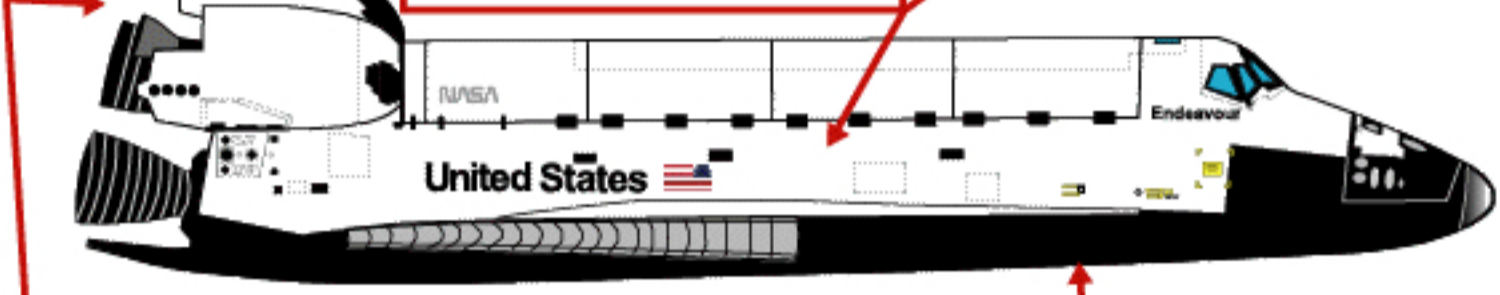

Missions flown:

STS-101	5/19/00
STS-106	9/ 8/00
STS-98	2/ 7/01
STS-104	7/12/01
STS-110	4/ 8/02
STS-112	10/ 7/02
OMDP-3	
STS-115	9/9/06
STS-117	6/8/07
STS-122	2/7/08
STS-125	5/11/09
STS-129	11/16/09
STS-132	5/14/10
STS-135	7/8/11 LAST MISSION

Note door hinge pattern

Note NASA logos

Note trace of old wing markings

Note white wing panels

ENDEAVOUR

The image shows a rectangular embroidered patch with a white background. At the top is a dark blue horizontal bar that tapers to the right. At the bottom is a red horizontal bar that tapers to the right. The word "ENDEAVOUR" is embroidered in dark blue, bold, sans-serif capital letters. A small bell icon is positioned between the 'E' and 'V' of the word. The entire patch is surrounded by a white border with a decorative stitching pattern.

Endeavour -Original Markings- OV-105

May 8, 1992

Note crew hatch and tail pattern as OV-103 and OV-104

Vent doors "4" and "7" disabled

Note drag chute

Note labels

Missions flown:

STS-49	5/ 8/92
STS-47	9/12/92
STS-54	1/13/93
STS-57	6/21/93
STS-61	12/2/93
STS-59	4/ 8/94
STS-68	9/30/94
STS-67	3/ 2/95
STS-69	9/ 7/95
STS-72	1/13/96
STS-77	5/19/96