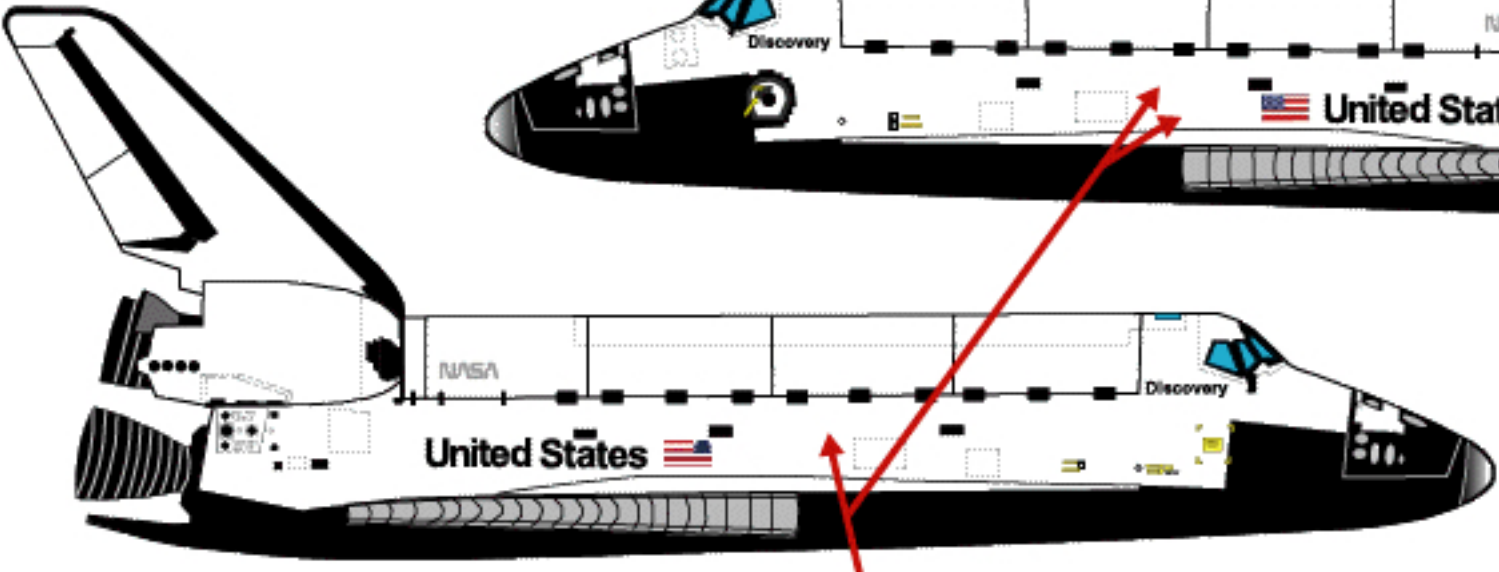

OV-103

OMDP-1

Note drag chute added to tail

Missions flown:	
STS-53	12/ 2/92
STS-56	4/ 8/93
STS-51	9/12/93

Discovery

-Seventh Modification-

OV-103

Feb. 3, 1994