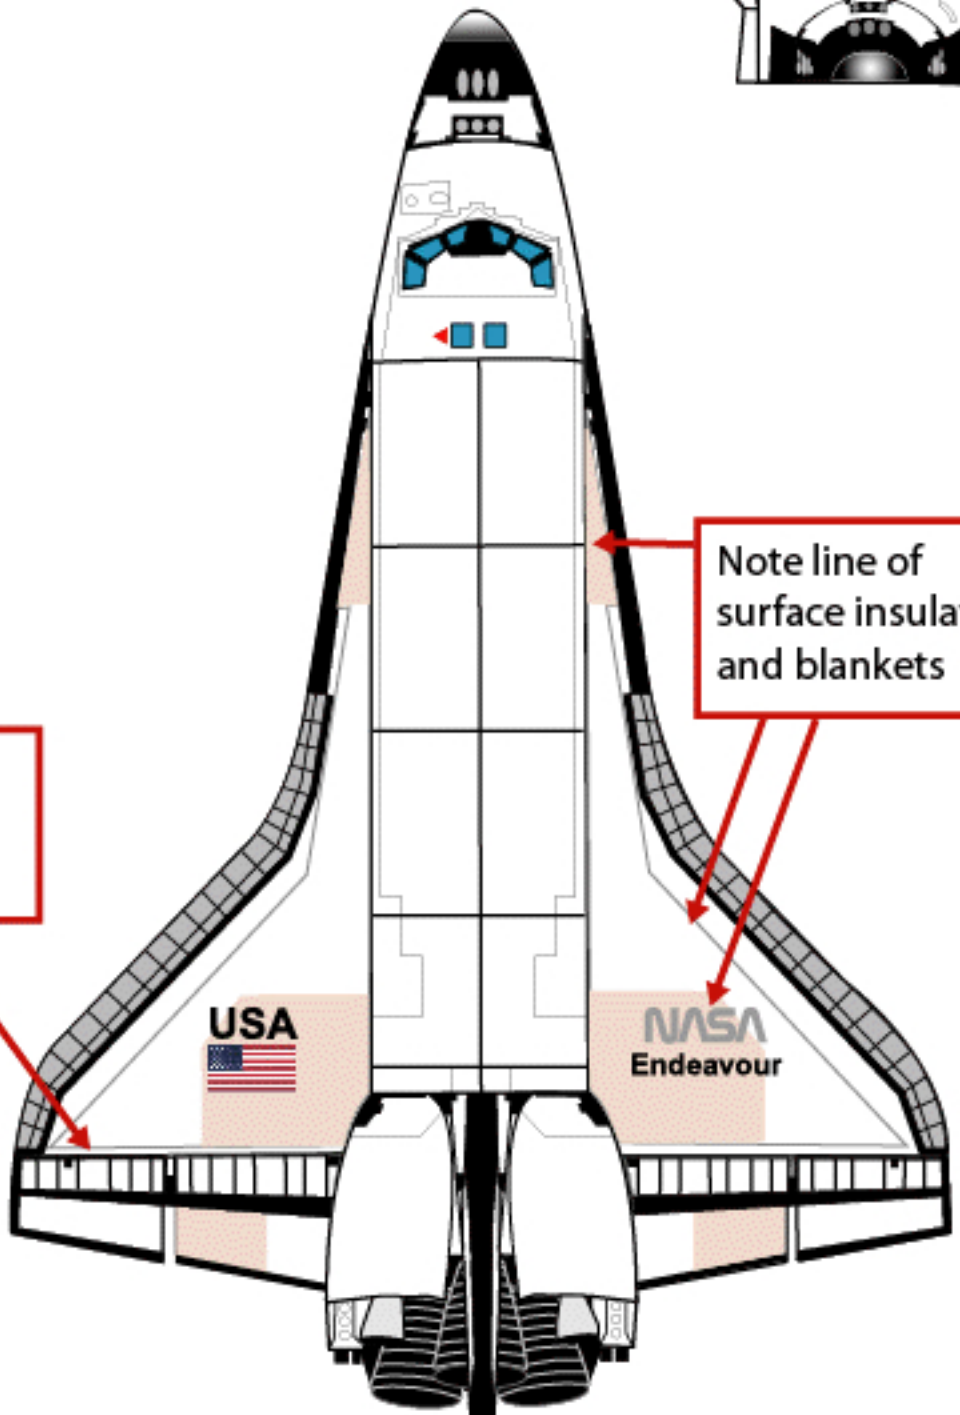

Endeavour -Original Markings- OV-105

May 8, 1992

Note crew hatch and tail pattern as OV-103 and OV-104

Vent doors "4" and "7" disabled

Note drag chute

Note labels

Missions flown:

STS-49	5/ 8/92
STS-47	9/12/92
STS-54	1/13/93
STS-57	6/21/93
STS-61	12/2/93
STS-59	4/ 8/94
STS-68	9/30/94
STS-67	3/ 2/95
STS-69	9/ 7/95
STS-72	1/13/96
STS-77	5/19/96

Note top of cabin

Endeavour

OV-105

-Second Modification-

OMDP-1

Note door hinge pattern

Note white wing panels

Note line of surface insulation and blankets