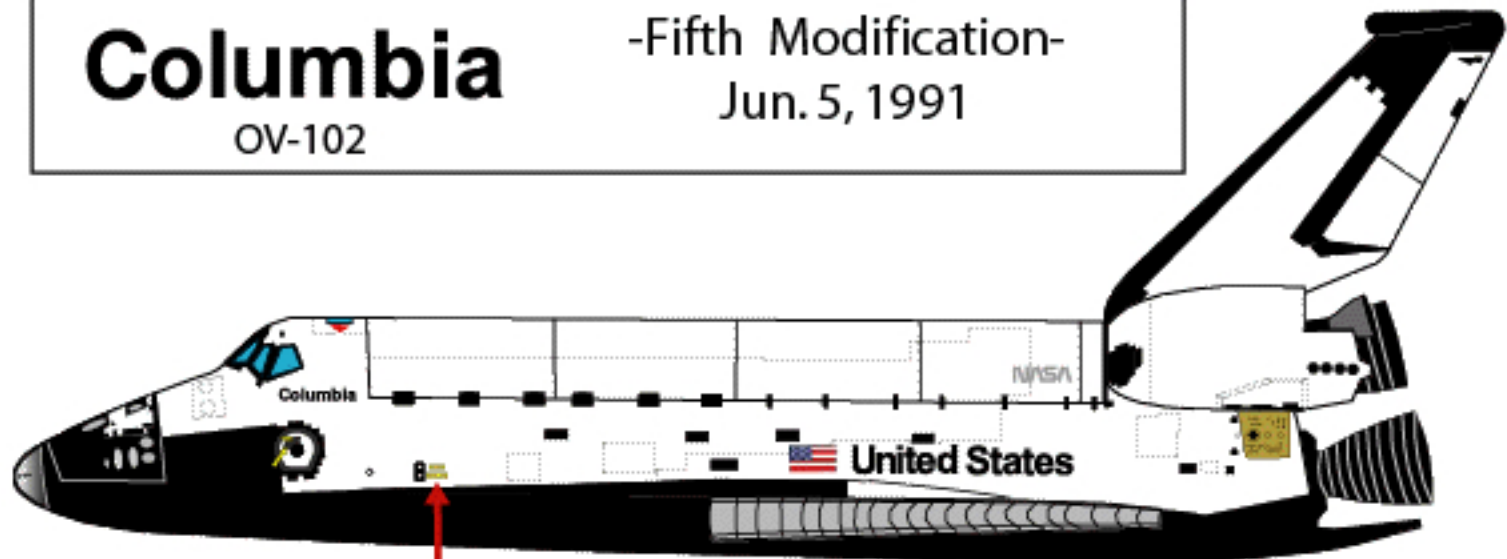

Note top
cabin detail
and unique
tile

Missions flown:

61C	1/12/86
STS-28	8/ 8/89
STS-32	1/ 9/90
STS-35	12/ 2/90

* OEX: Orbiter Experiment Program

Columbia

OV-102

-Fifth Modification-
Jun. 5, 1991

Note labels added

Last mission that carried the SEADS experiment on nosecap

Missions flown:
STS-40 6/5/91

Columbia

OV-102

-Sixth Modification-
EDO Modification

* EDO: Extended Duration Orbiter

Note vent doors "4" and "7" disabled