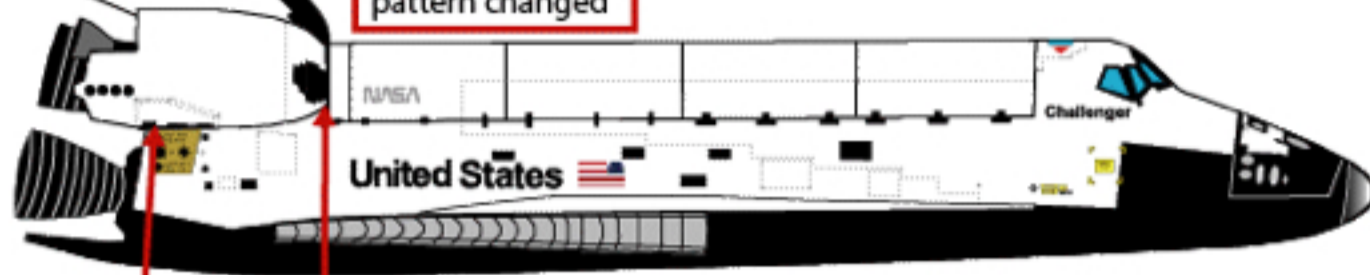

Missions flown:

STS-6	4/ 4/83
STS-7	6/18/83
STS-8	8/30/83
41-B	2/ 3/84
41-C	4/ 6/84

Challenger

OV-099

-Last Modification-
Oct. 5, 1984

Note crew hatch
pattern changed

Lower corner tile of the OMS pods
changed and black tiles added
to the front of pods