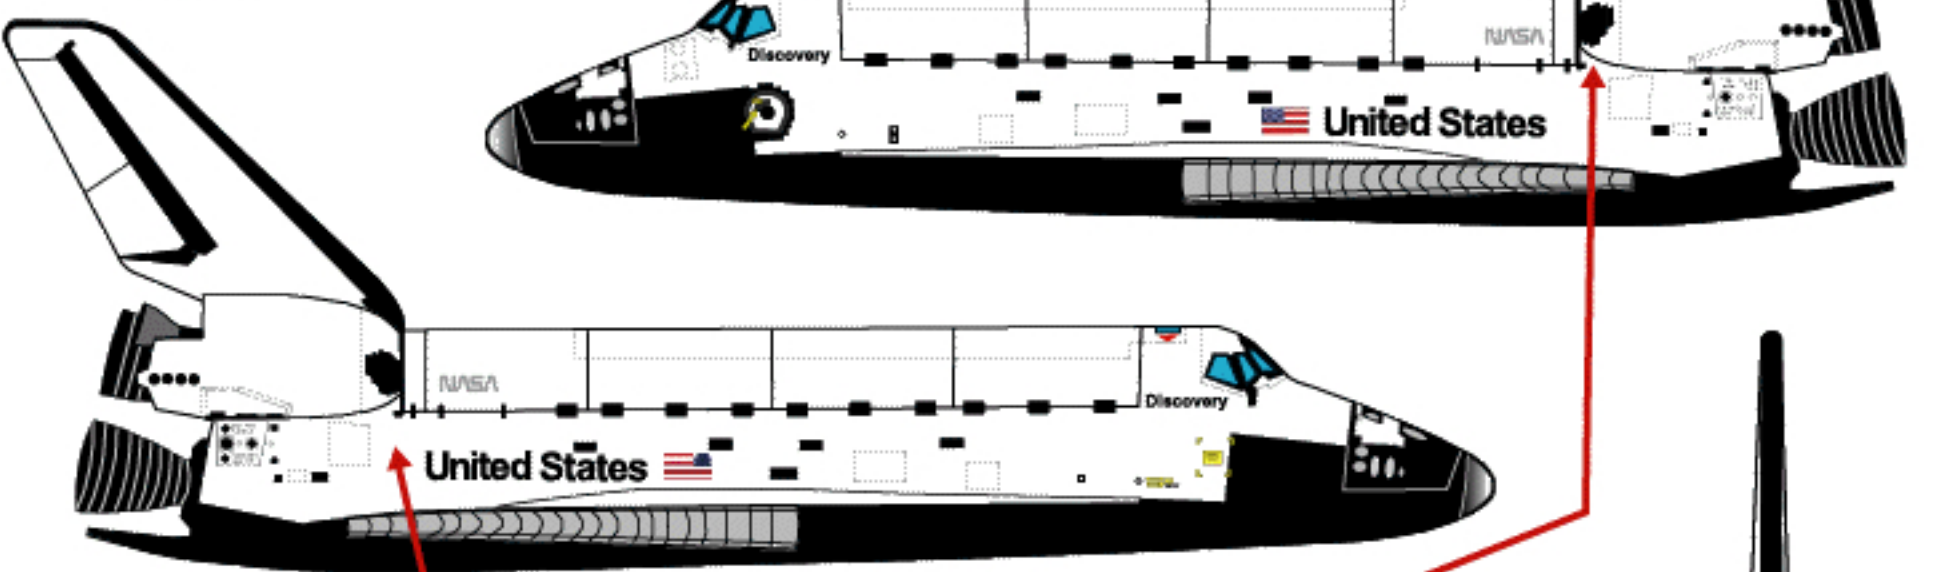

Discovery

-Fourth Modification-
Sep. 26, 1988

OV-103

Note black tile areas on both sides of OMS pods