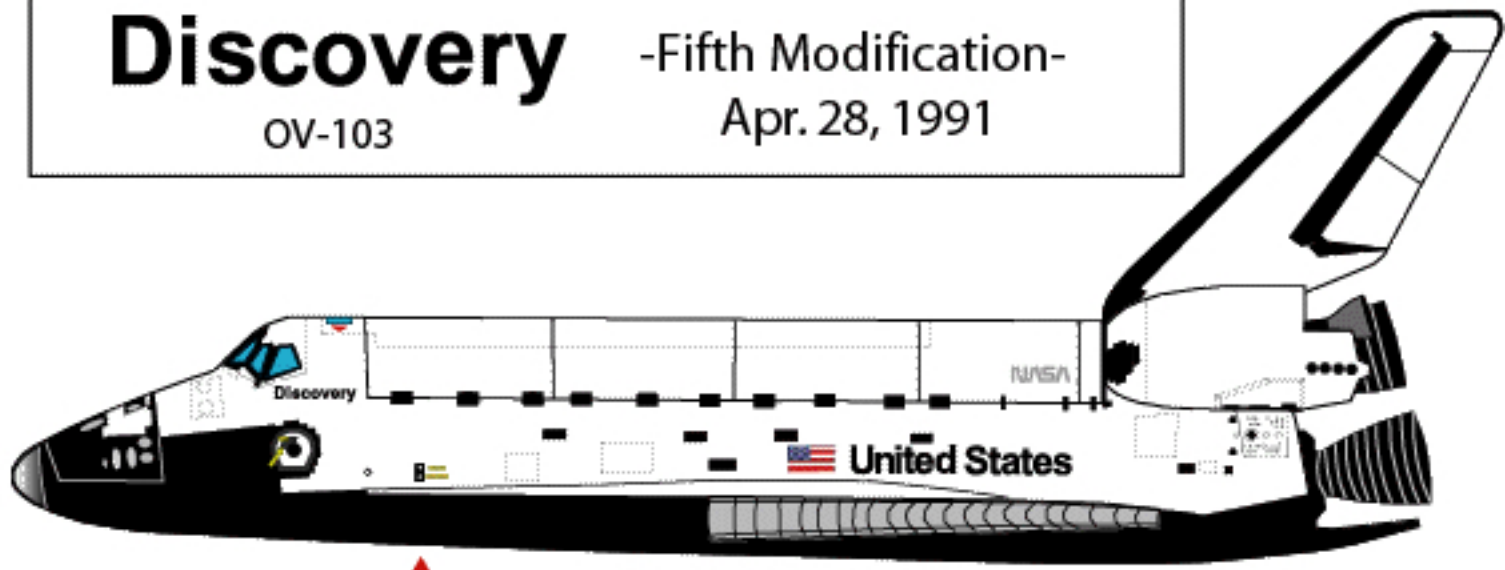

Discovery

OV-103

-Fifth Modification-
Apr. 28, 1991

Note labels added on sides