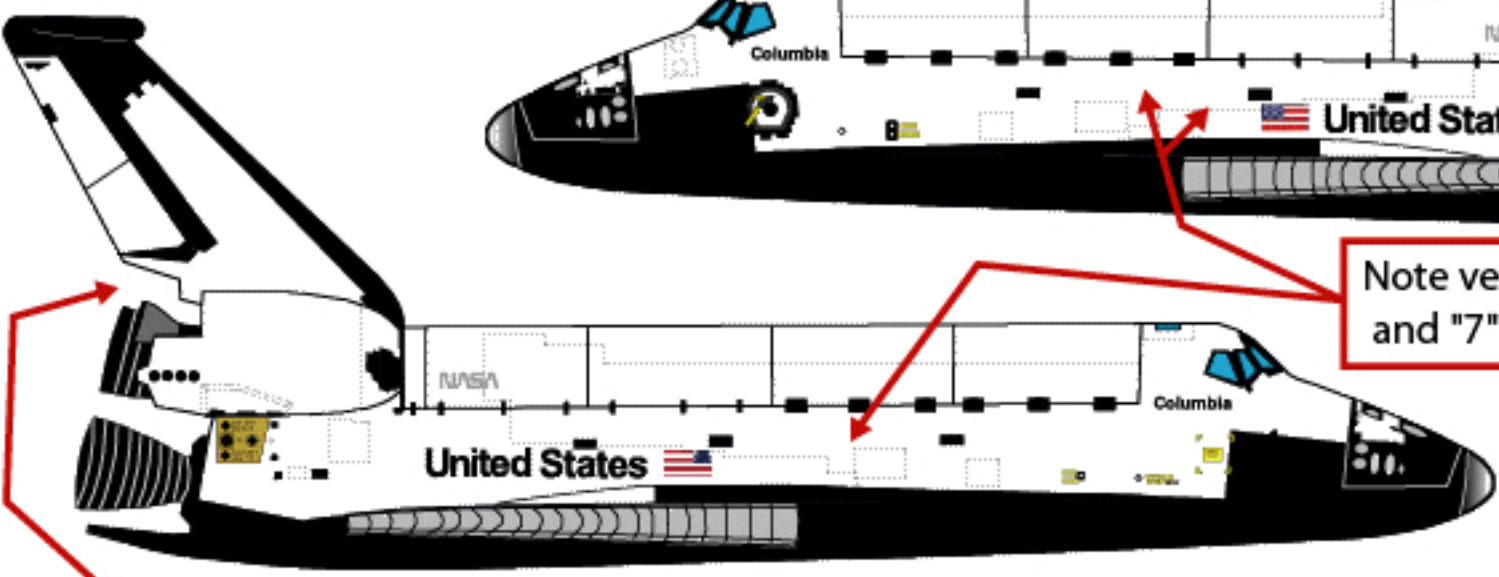

Last mission that carried the SEADS experiment on nosecap

Missions flown:
STS-40 6/5/91

Columbia

OV-102

-Sixth Modification-
EDO Modification

* EDO: Extended Duration Orbiter

Note vent doors "4" and "7" disabled