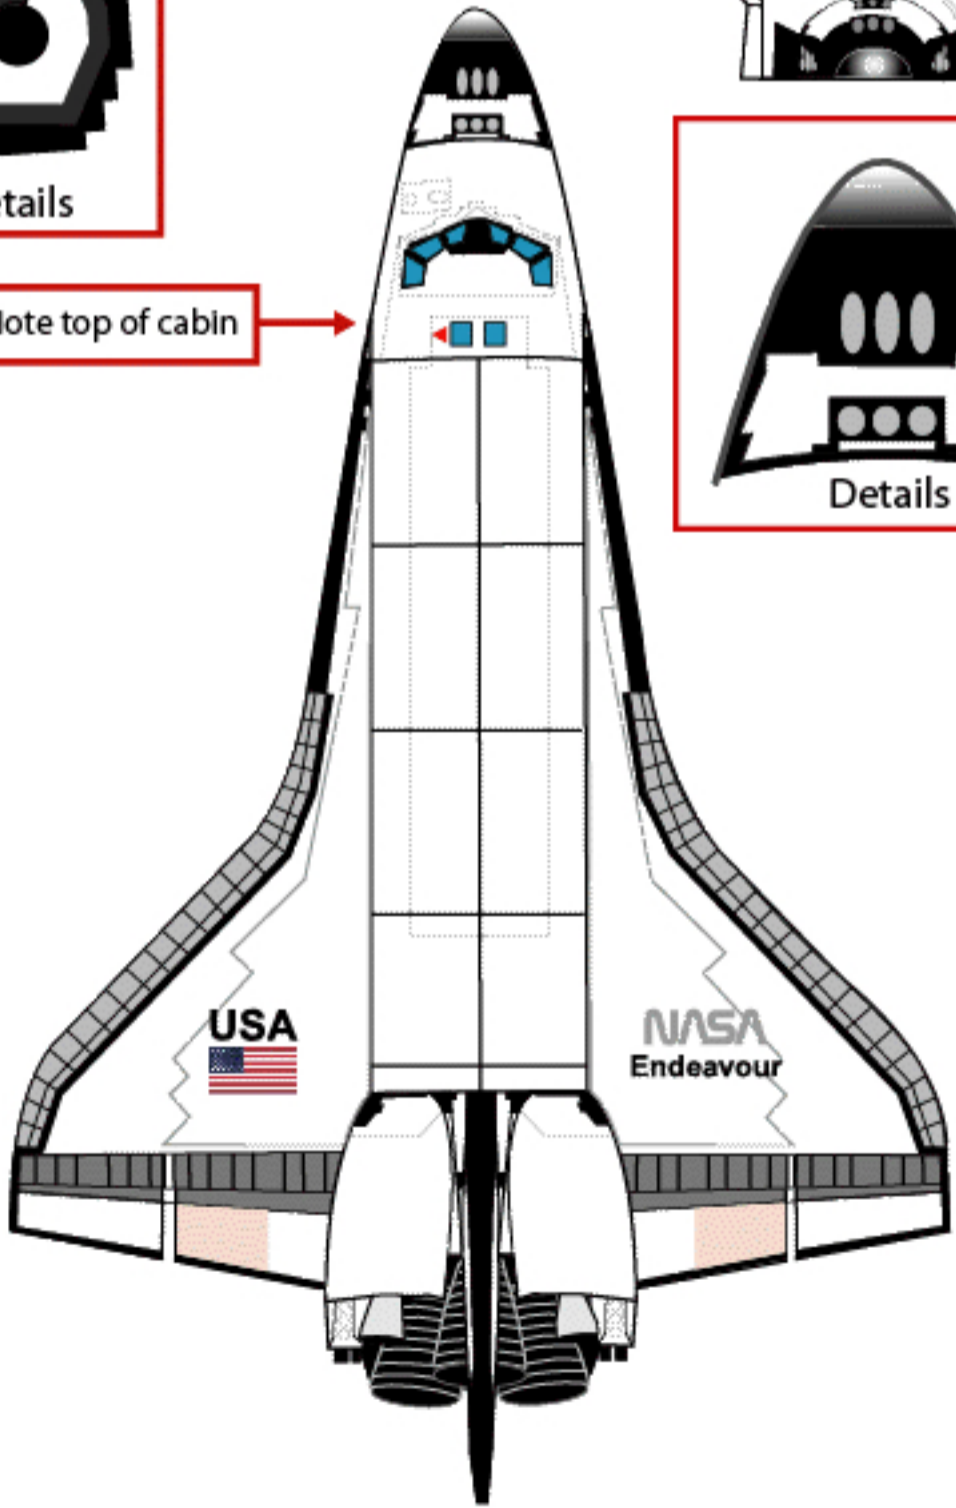

Missions flown:

STS-49	5/ 8/92
STS-47	9/12/92
STS-54	1/13/93
STS-57	6/21/93
STS-61	12/2/93
STS-59	4/ 8/94
STS-68	9/30/94
STS-67	3/ 2/95
STS-69	9/ 7/95
STS-72	1/13/96
STS-77	5/19/96

Note top of cabin