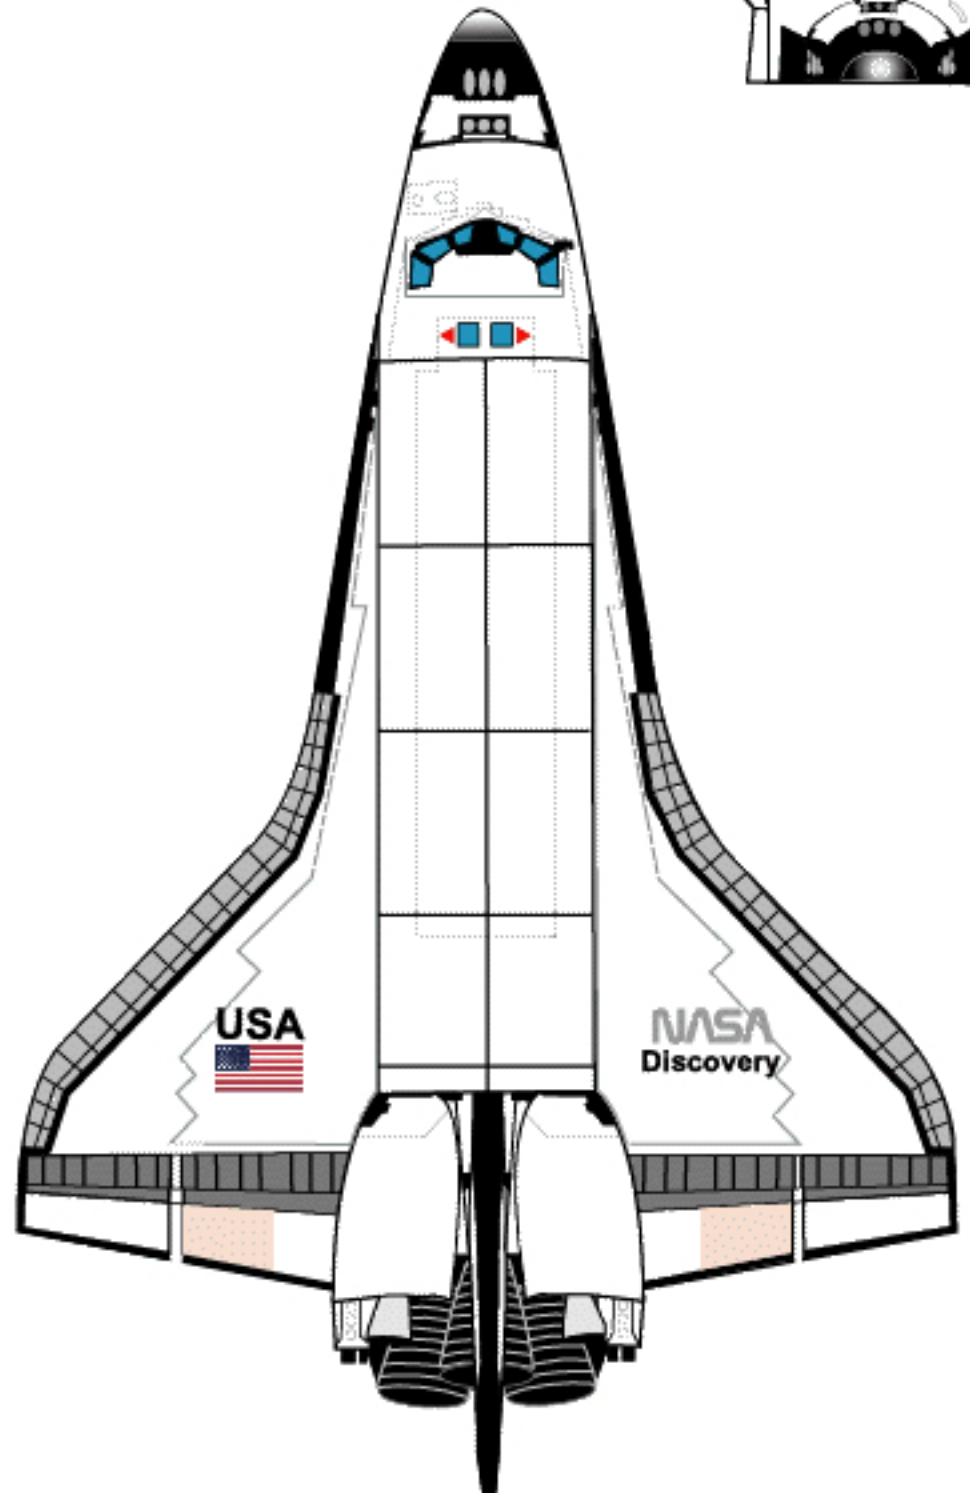

Discovery

OV-103

-Fifth Modification-
Apr. 28, 1991

Note labels added on sides

Missions flown:

STS-39	4/28/91
STS-48	9/12/91
STS-42	1/22/92

Discovery

-Sixth Modification-

OV-103

OMDP-1

Note drag chute added to tail

Missions flown:	
STS-53	12/ 2/92
STS-56	4/ 8/93
STS-51	9/12/93

Discovery

-Seventh Modification-

OV-103

Feb. 3, 1994