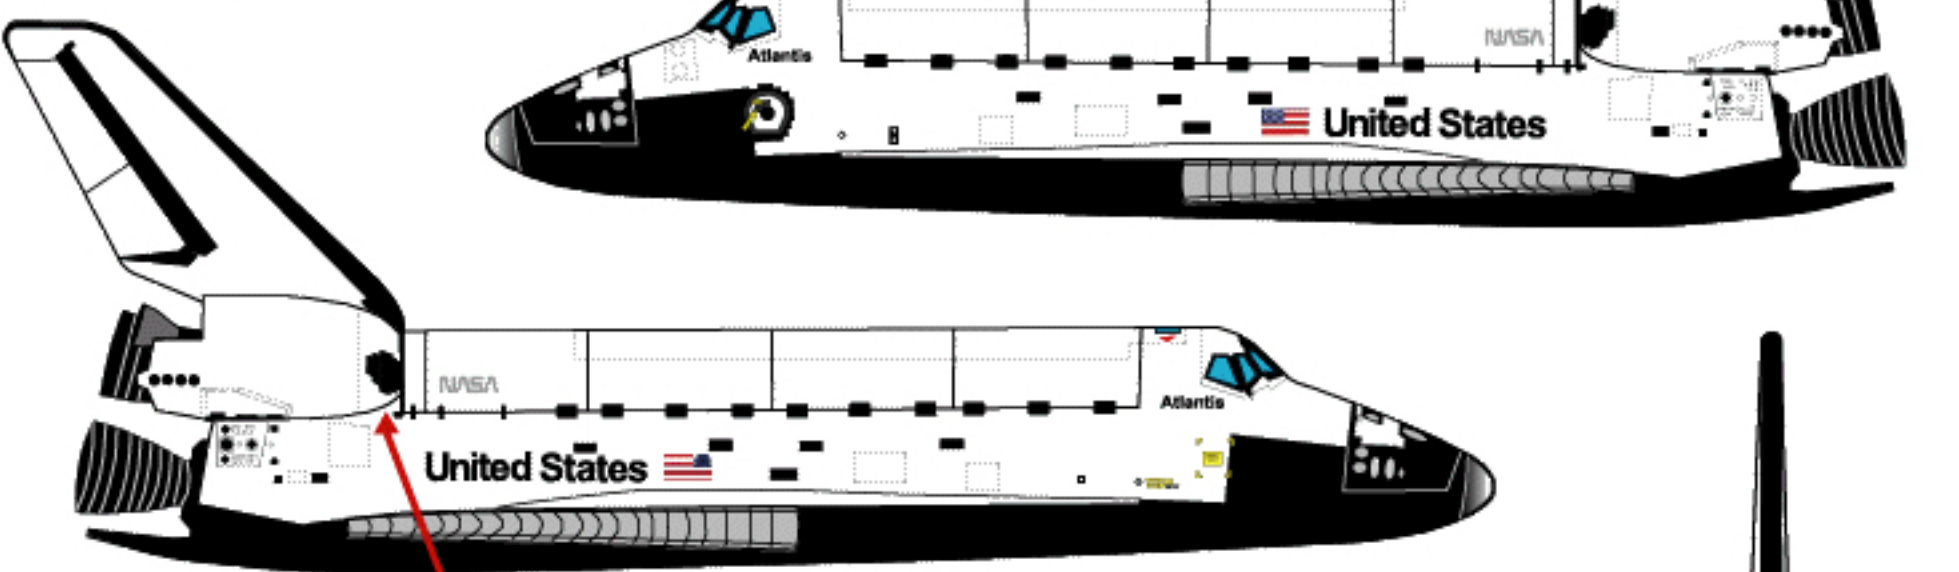

Atlantis

OV-104

-Second Modification-
Dec. 2, 1988

Note black tiles on both OMS pods