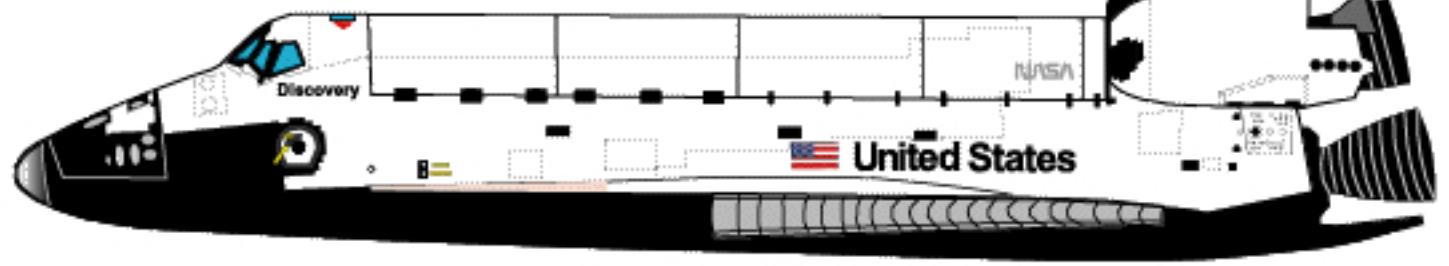

Discovery

-Eighth Modification-

OV-103

OMDP-2