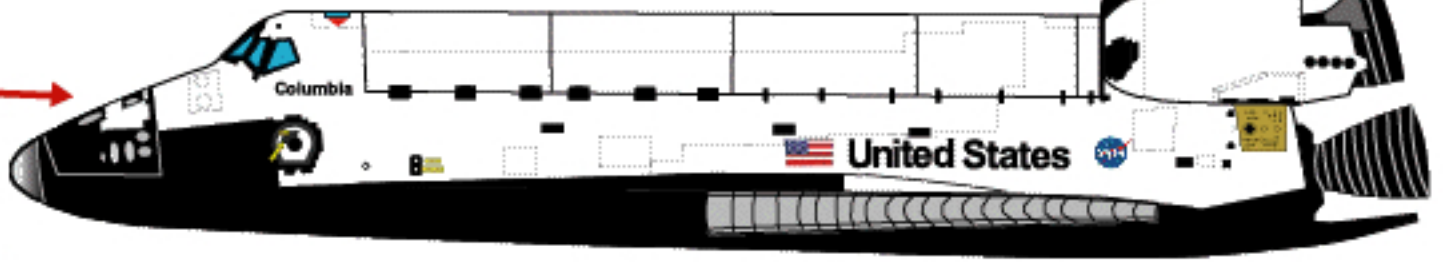

* OMDP: Orbiter Maintenance Down Period

Front tile pattern becoming symmetrical with removal of few tiles

Missions flown:

STS-73	10/25/95
STS-75	2/22/96
STS-78	6/20/96
STS-80	11/19/96
STS-83	4/ 4/97
STS-94	7/ 1/97
STS-87	11/18/97
STS-90	4/17/98
STS-93	7/22/99

Columbia

OV-102

-Last Modification-

OMDP-2

Details

Front tile pattern more symmetrical as rest of fleet, except for unique tile

Details

Note the NASA 'Meatball' logo added and name on wing for the first time