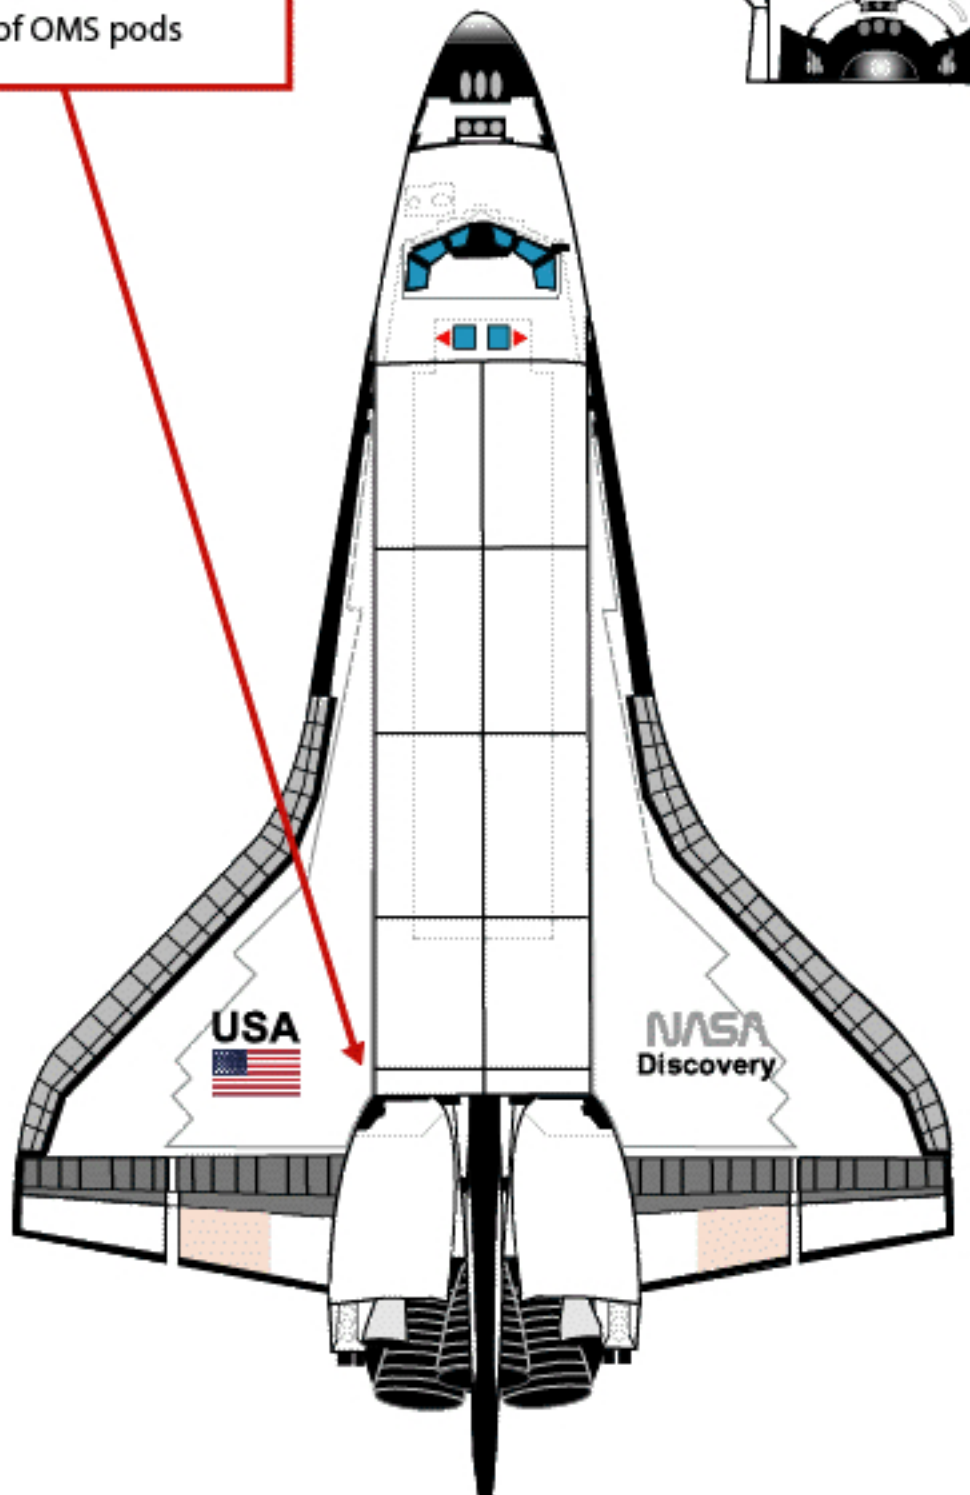

Discovery

-Fourth Modification-
Sep. 26, 1988

OV-103

Note black tile areas on both sides of OMS pods

Missions flown:	
STS-26 (RTF)	9/26/88
STS-29	3/13/89
STS-33	11/23/89
STS-31	4/24/90
STS-41	10/ 6/90

* RTF: Return to Flight