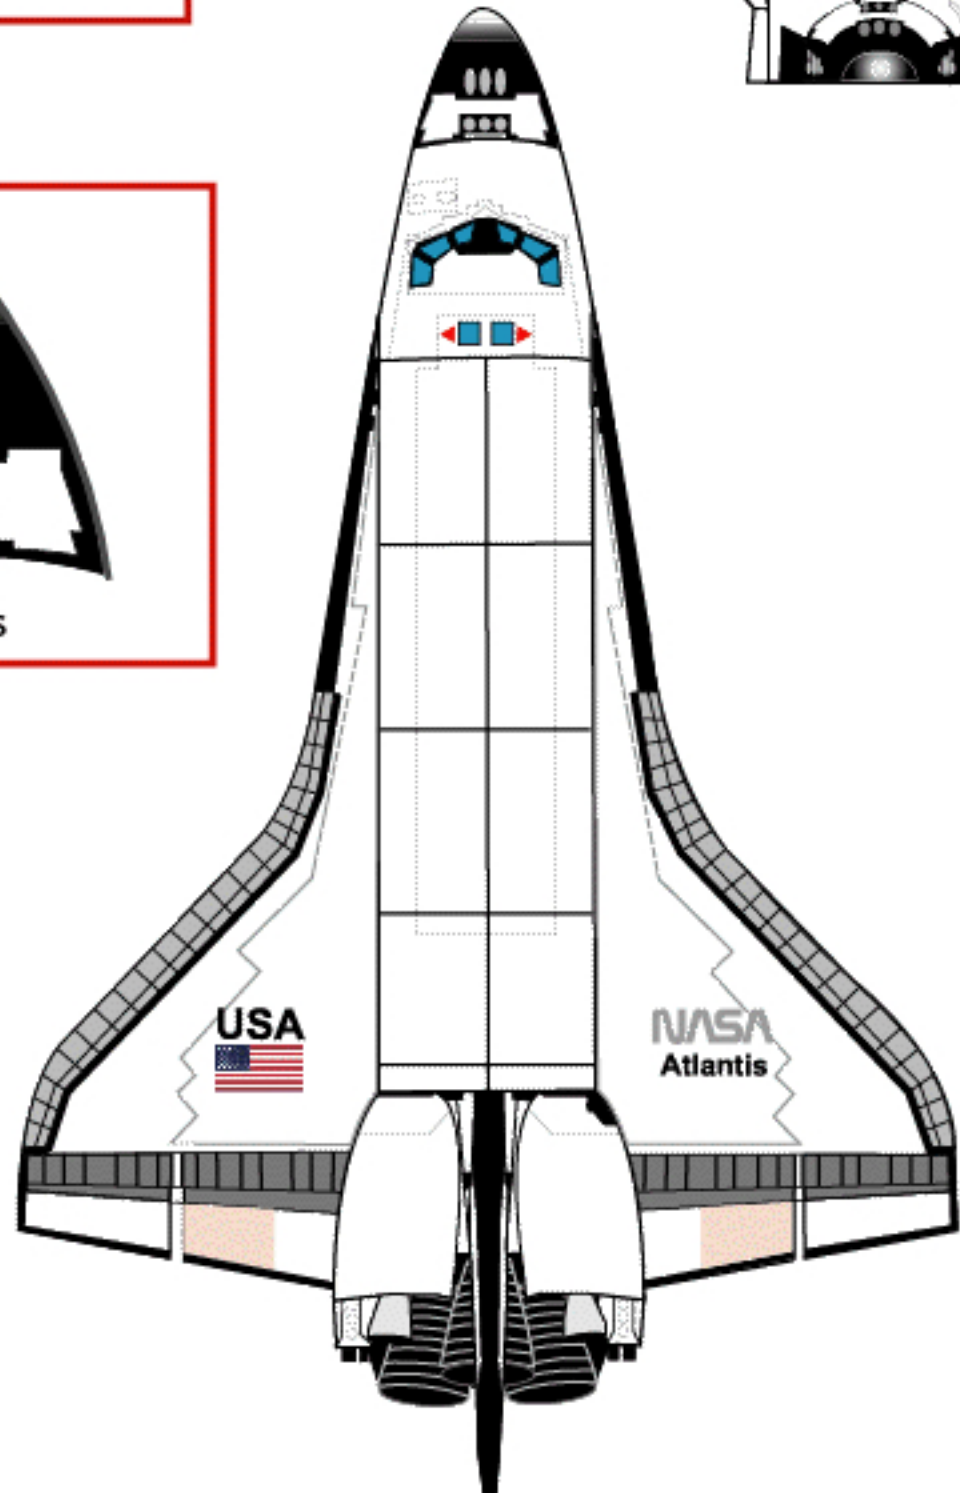

ATLANTIS

Atlantis

OV-104

-Original Markings-
Oct. 3, 1985

Crew hatch and tail pattern
same as OV-103 and OV-105

Note tile on right OMS pod only

Missions flown:

51-J	10/ 3/85
61-B	11/27/85