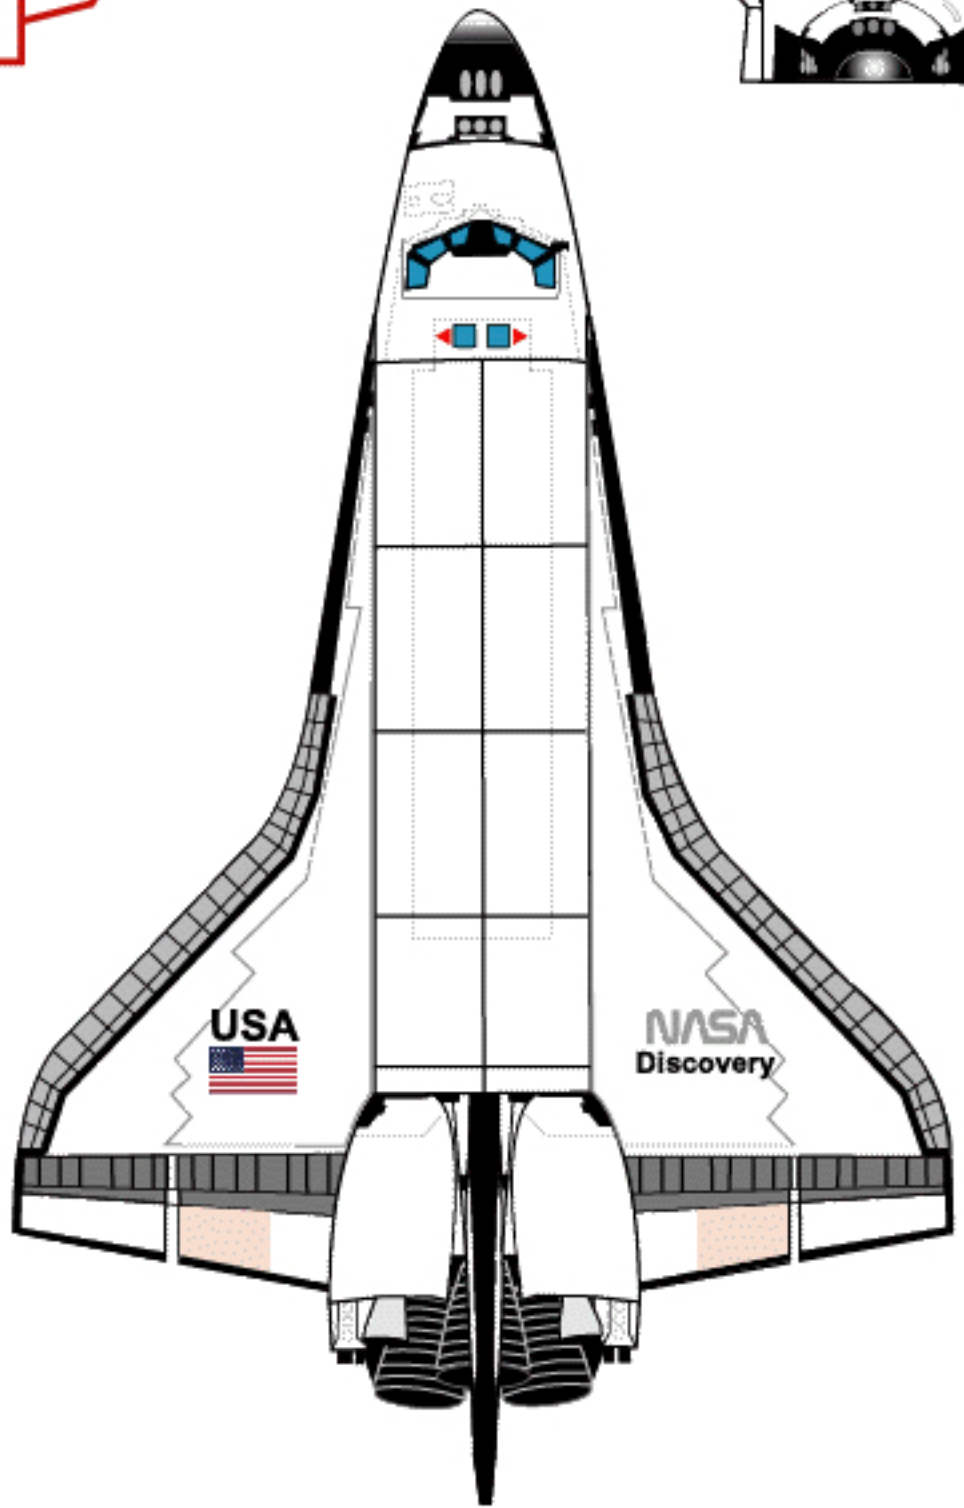

Missions flown:

STS-39	4/28/91
STS-48	9/12/91
STS-42	1/22/92