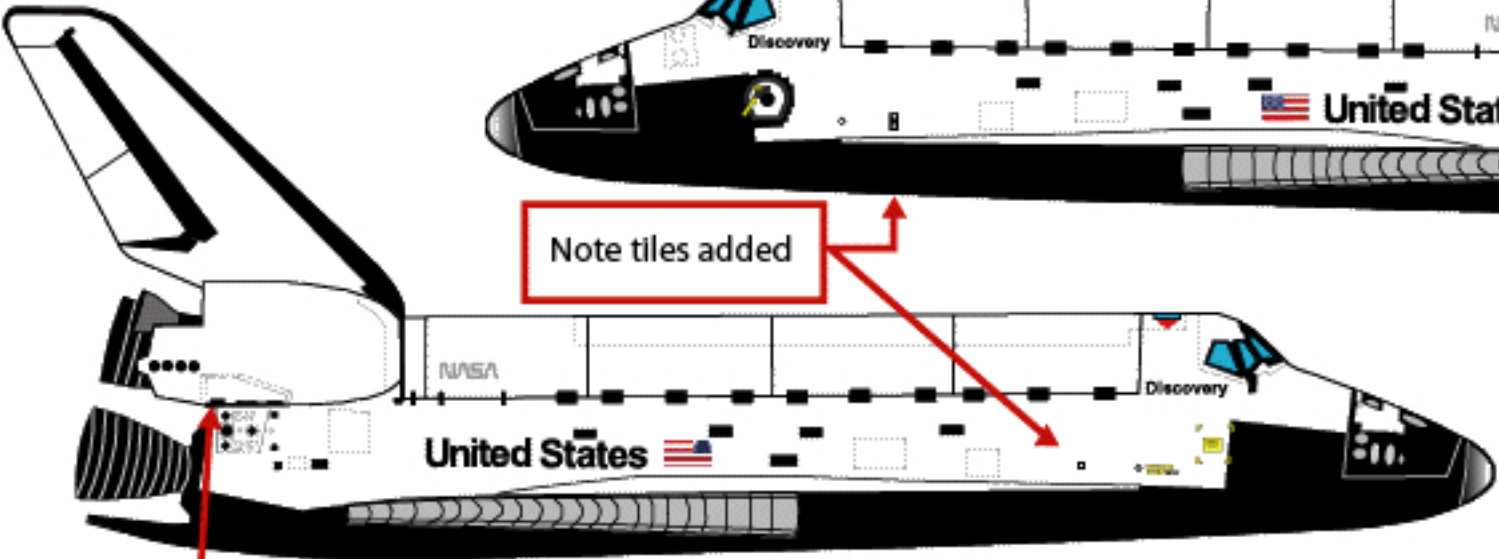

Details

Details

Missions flown:
41-D 8/30/84

Discovery

OV-103

-Second Modification-
Nov. 8, 1984

Note tiles added

Note tile on lower corner of OMS pods