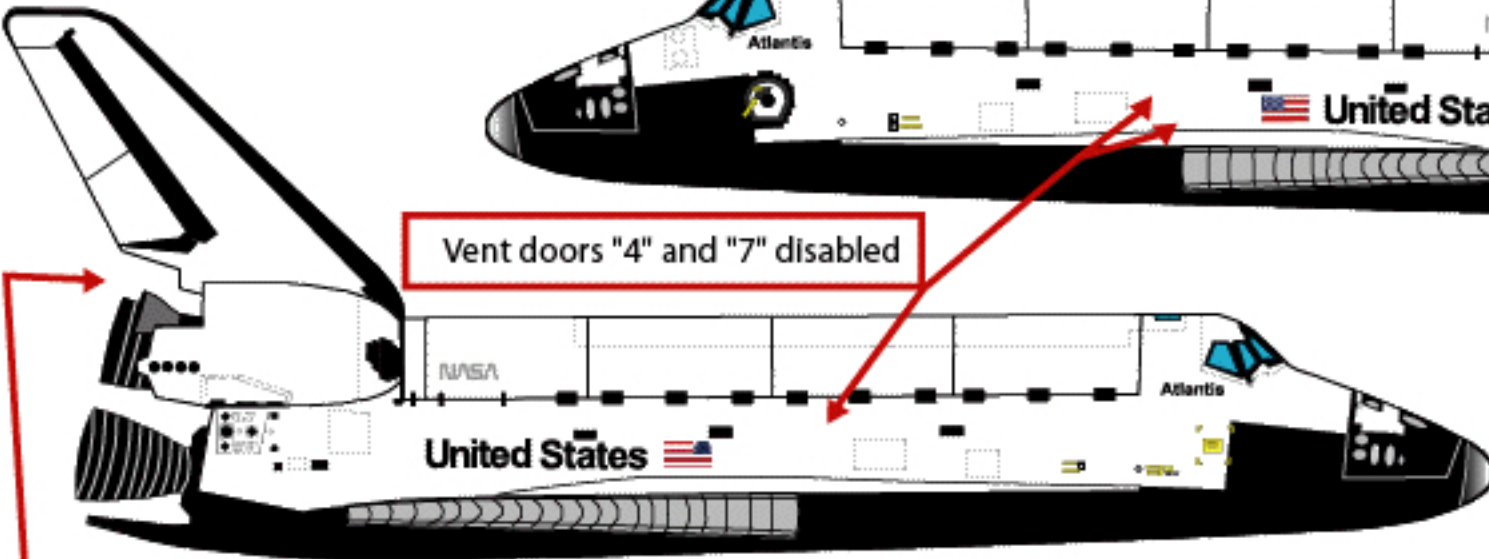

-Third Modification-
Aug. 2, 1991

Missions flown:

STS-43	8/ 2/91
STS-44	11/21/91
STS-45	3/24/92
STS-46	7/31/92

Atlantis

OV-104

-Fourth Modification-
OMDP-1

Vent doors "4" and "7" disabled

Note drag chute added