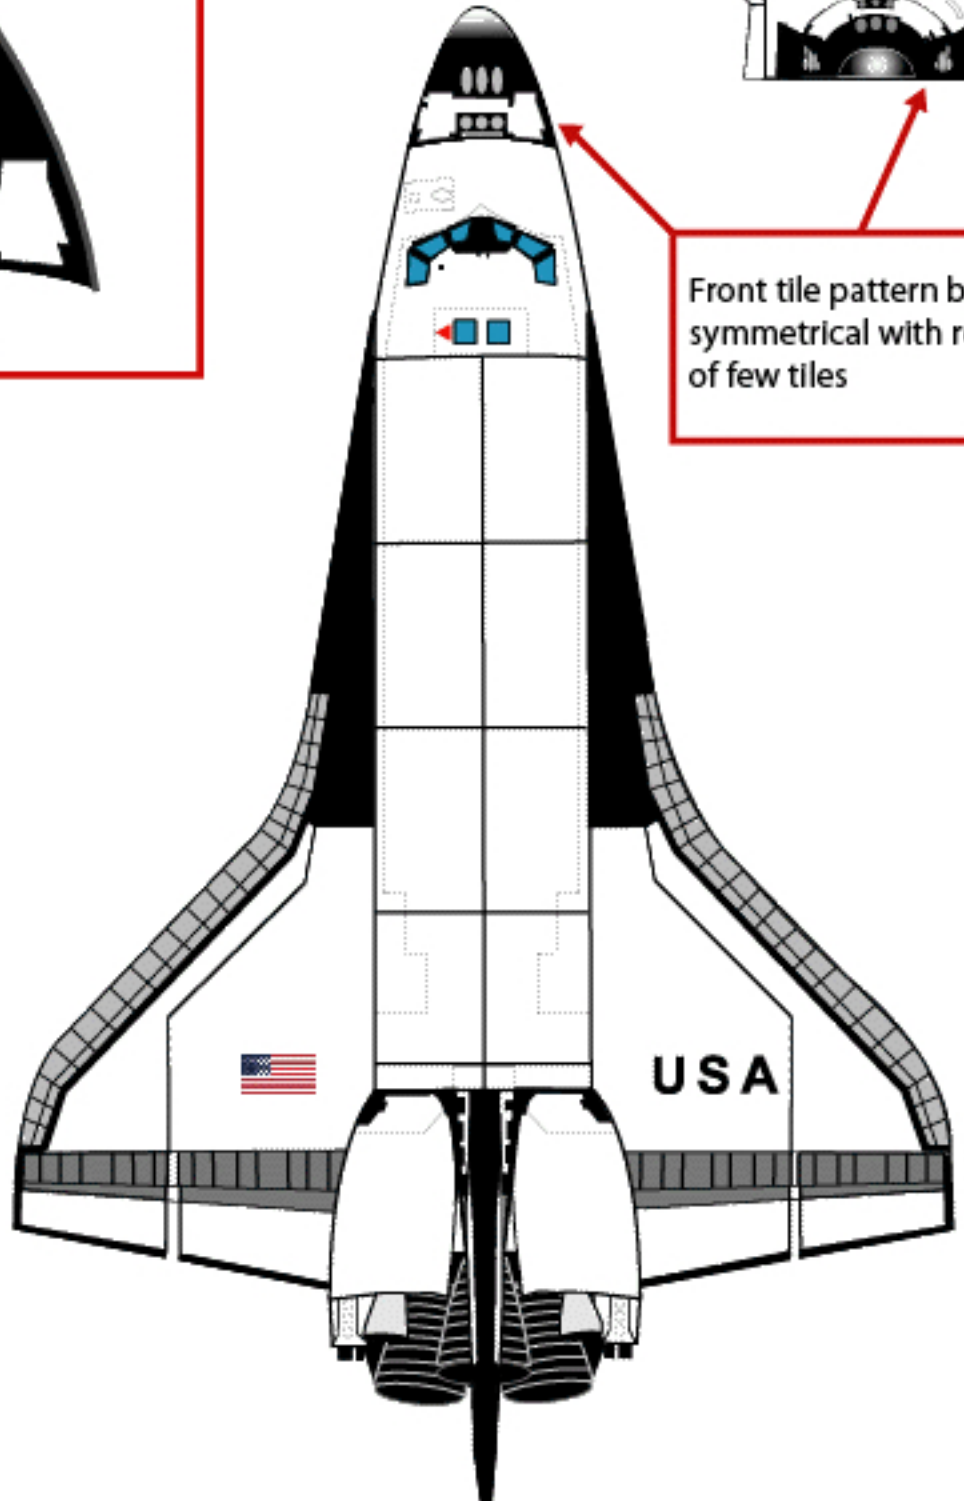

Front tile pattern becoming symmetrical with removal of few tiles