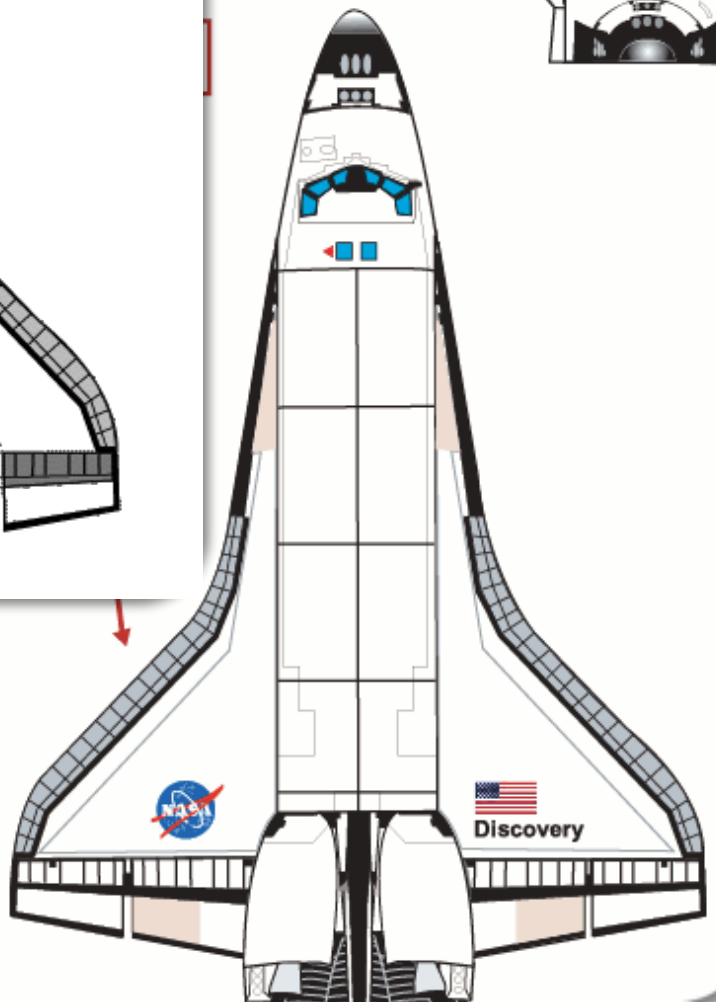

Space Shuttle Markings

A Guide for the Scale Modeler

By Alfonso X Moreno
2013

COLUMBIA

Columbia

OV-102

-Original Markings-
April 12, 1981

Note name and hinges on doors

Note crew hatch pattern

Golden umbilical plate

Note tile pattern on tail

Note right side markings

Note unique tiles

Note asymmetry of front tiles

Note markings on top of crew cabin

Red line indicates base layout on rest of fleet