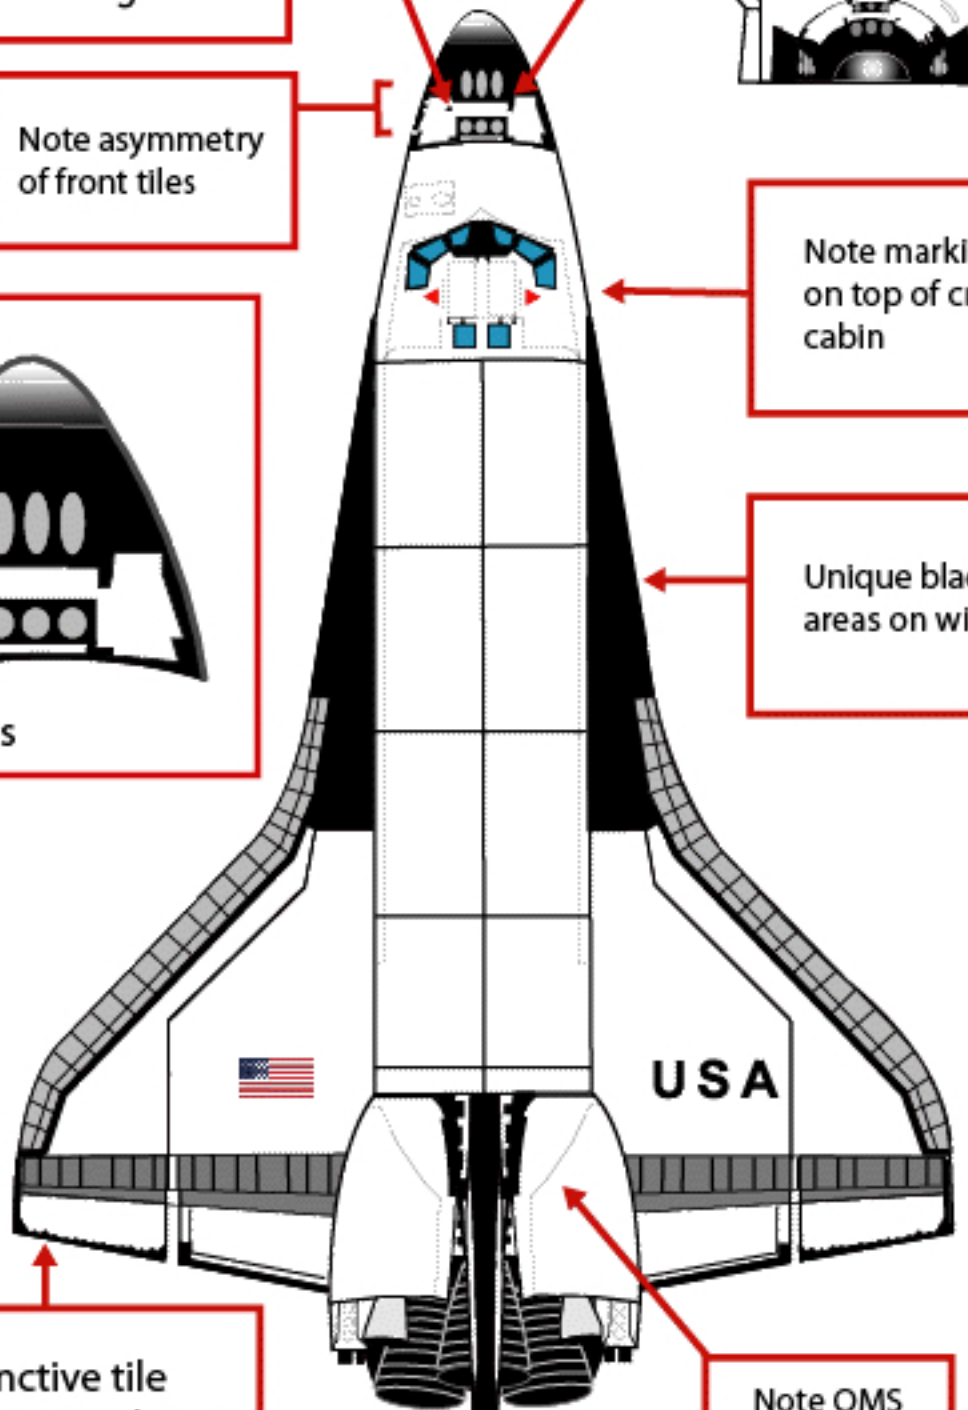

Note crew hatch pattern

Golden umbilical plate

Note tile pattern on tail

Note right side markings

Note unique tiles

Note asymmetry of front tiles

Note markings on top of crew cabin

Red line indicates base layout on rest of fleet

Left side only

Details

Unique black areas on wings

Details

Missions flown:
STS-1 (4/12/81)

Distinctive tile pattern on elevons

Note OMS pattern

Columbia