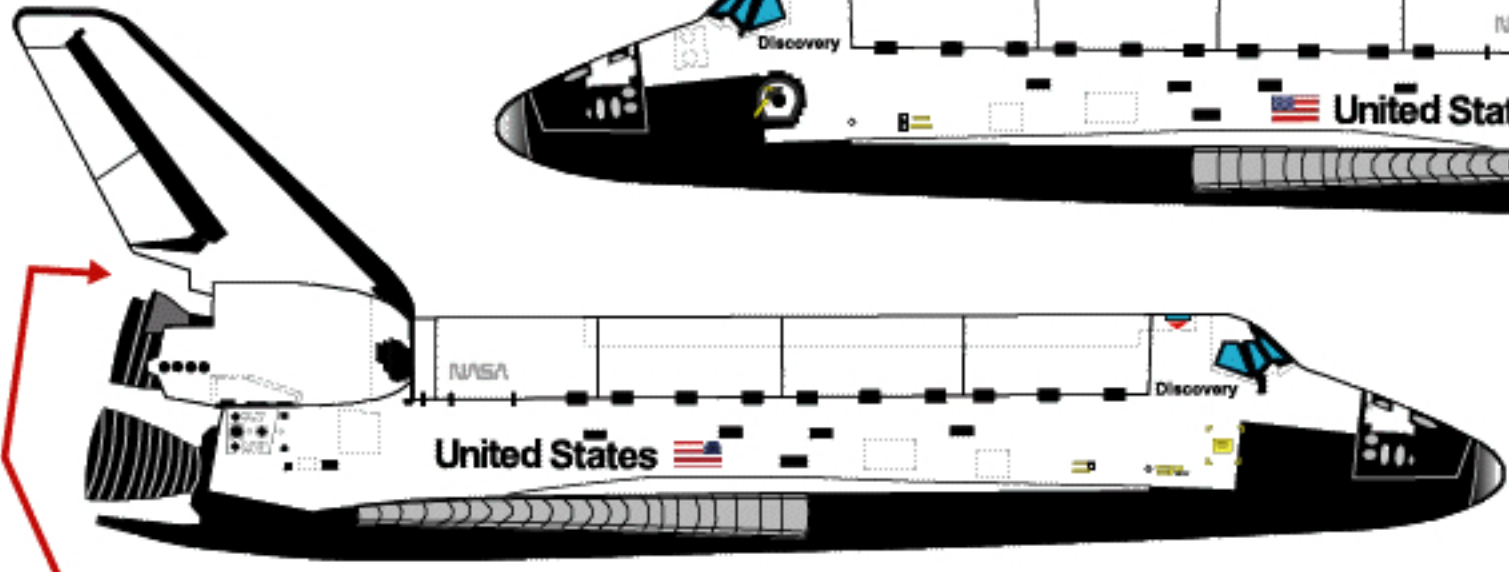

Discovery

-Sixth Modification-

OV-103

OMDP-1