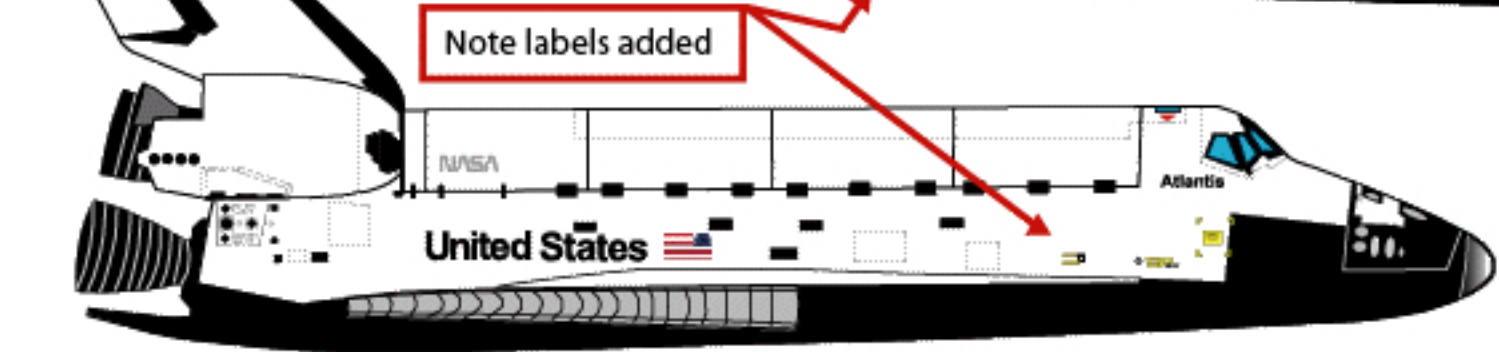

Atlantis

OV-104

-Third Modification-
Aug. 2, 1991

Missions flown:

STS-43	8/ 2/91
STS-44	11/21/91
STS-45	3/24/92
STS-46	7/31/92