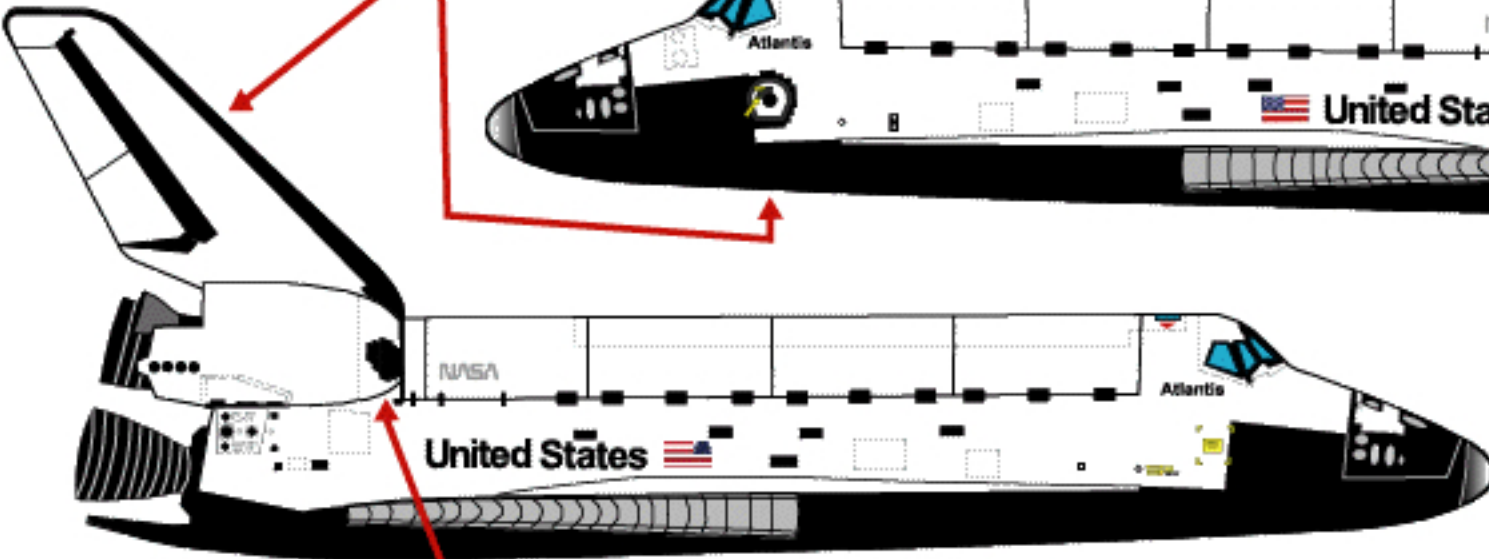

ATLANTIS

Atlantis

OV-104

-Original Markings-
Oct. 3, 1985

Crew hatch and tail pattern
same as OV-103 and OV-105

Note tile on right OMS pod only

Missions flown:

51-J	10/ 3/85
61-B	11/27/85