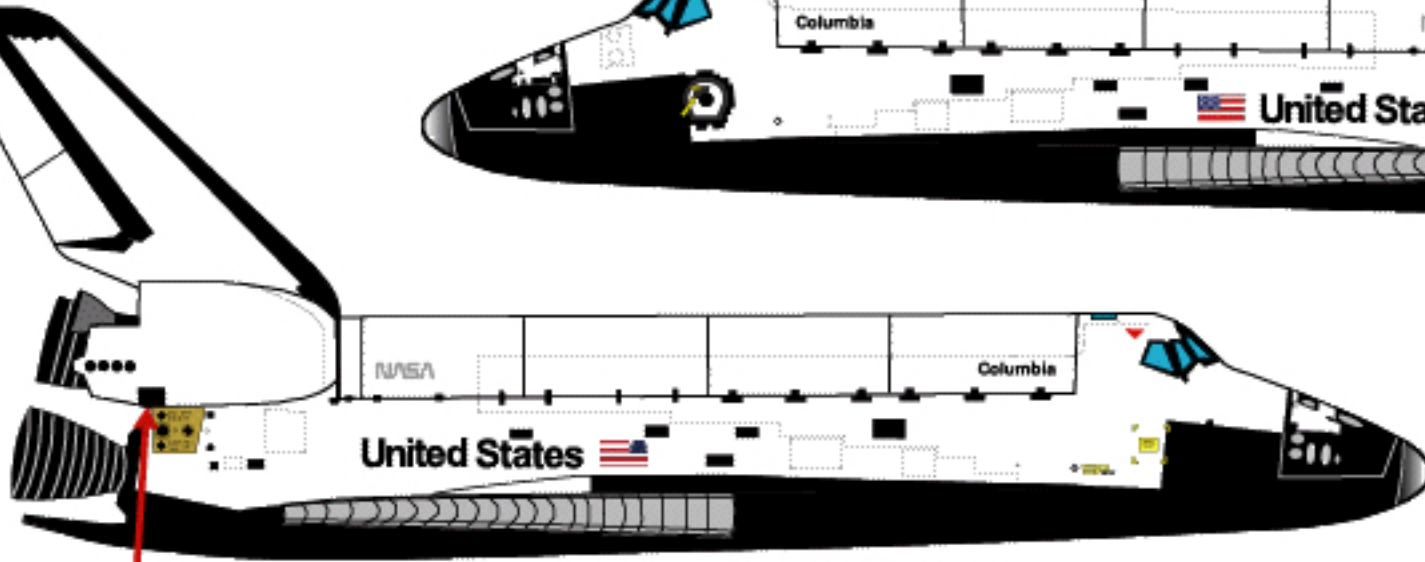

Columbia

OV-102

-Second Modification-
Nov. 12, 1981