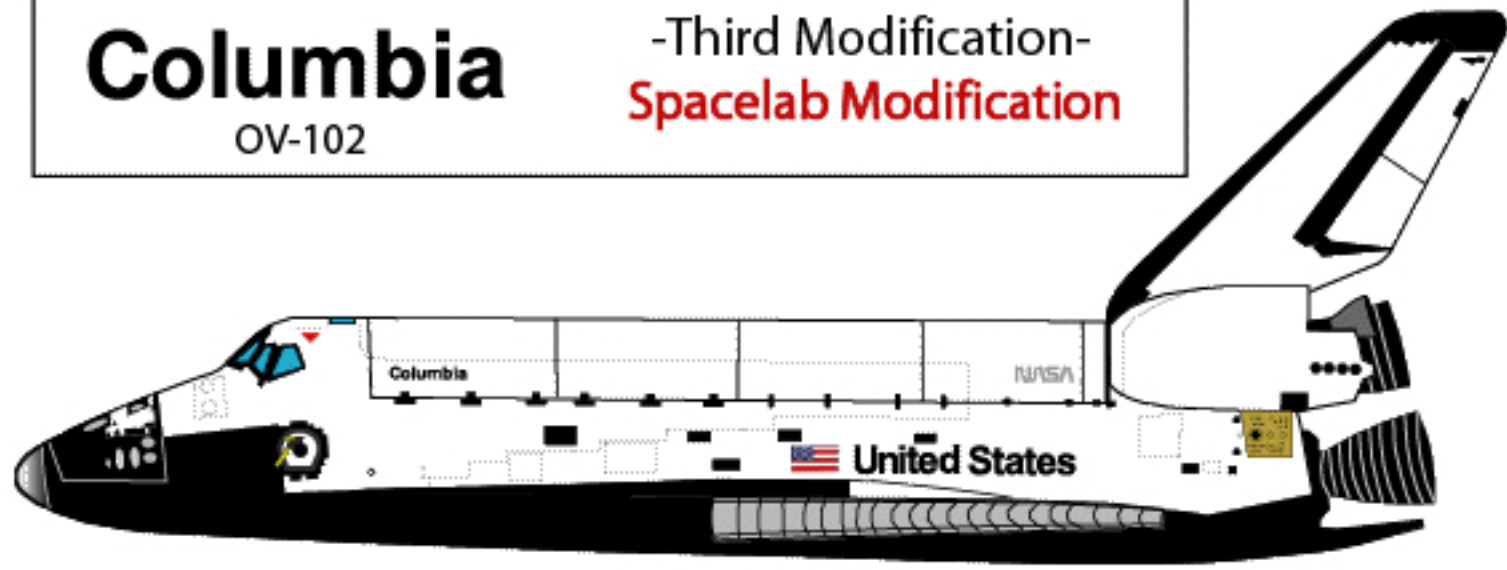

Columbia

OV-102

-Third Modification-
Spacelab Modification

Details

One extra black tile added