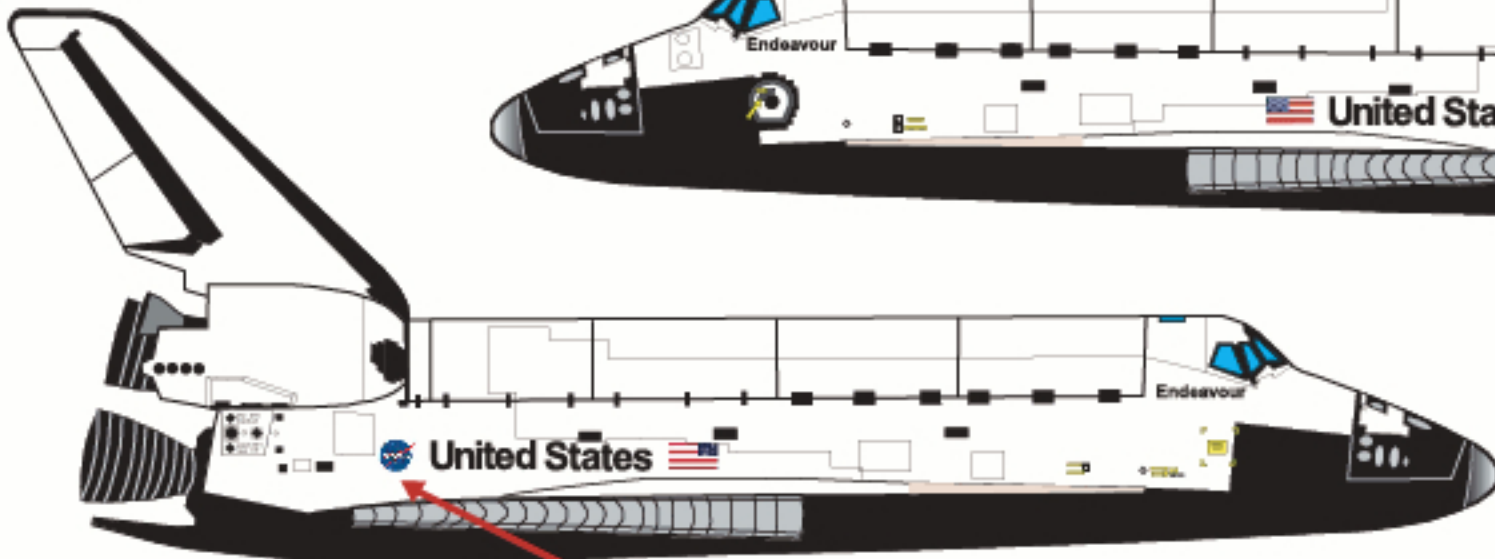

Endeavour -Original Markings- OV-105

May 8, 1992

Note crew hatch and tail pattern as OV-103 and OV-104

Vent doors "4" and "7" disabled

Note drag chute

Note labels

Missions flown:

STS-49	5/ 8/92
STS-47	9/12/92
STS-54	1/13/93
STS-57	6/21/93
STS-61	12/2/93
STS-59	4/ 8/94
STS-68	9/30/94
STS-67	3/ 2/95
STS-69	9/ 7/95
STS-72	1/13/96
STS-77	5/19/96

Missions flown:
STS-89 1/23/98

Endeavour - Third Modification-

OV-105

Dec. 4, 1998

Missions flown:

STS-88	12/ 4/98
STS-99	2/11/00
STS-97	12/ 1/00
STS-100	4/19/01
STS-108	12/5/01
STS-111	6/ 5/02
STS-113	11/23/02
OMDP-2	
STS-118	8/8/07
STS-123	3/11/08
STS-126	11/14/08
STS-127	7/15/09
STS-130	2/8/10
STS-134	5/16/11 (Last Flight)