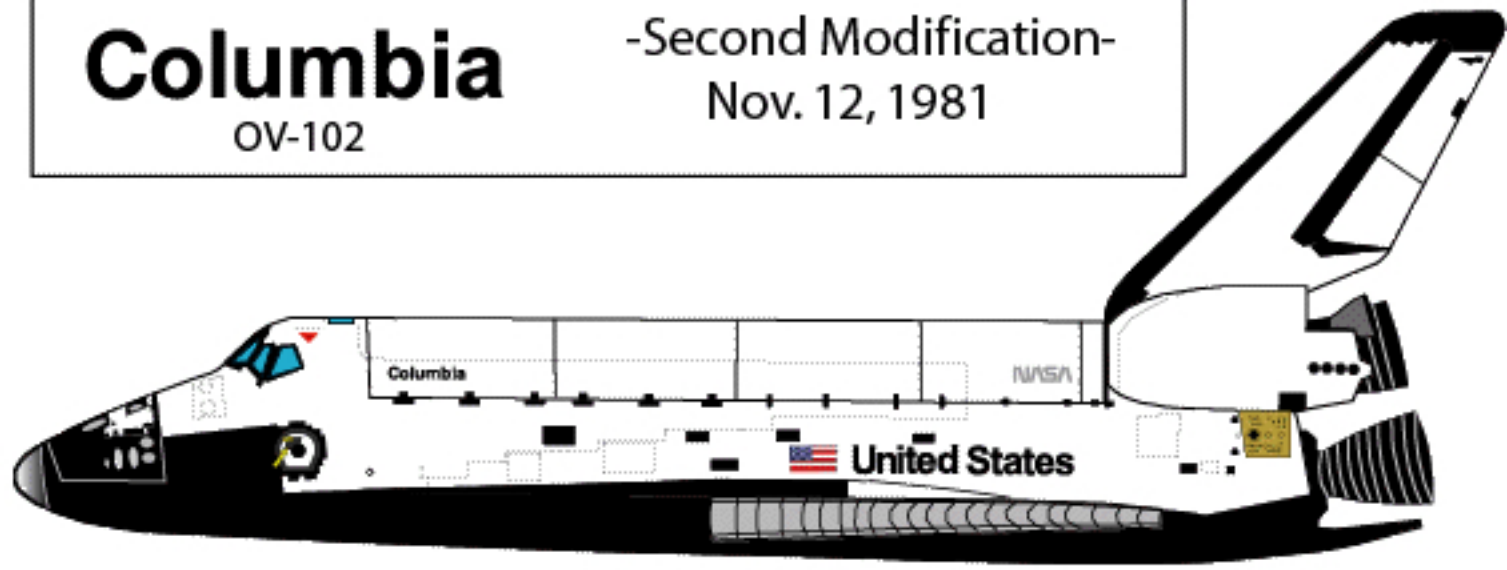

Columbia

OV-102

-Second Modification-
Nov. 12, 1981