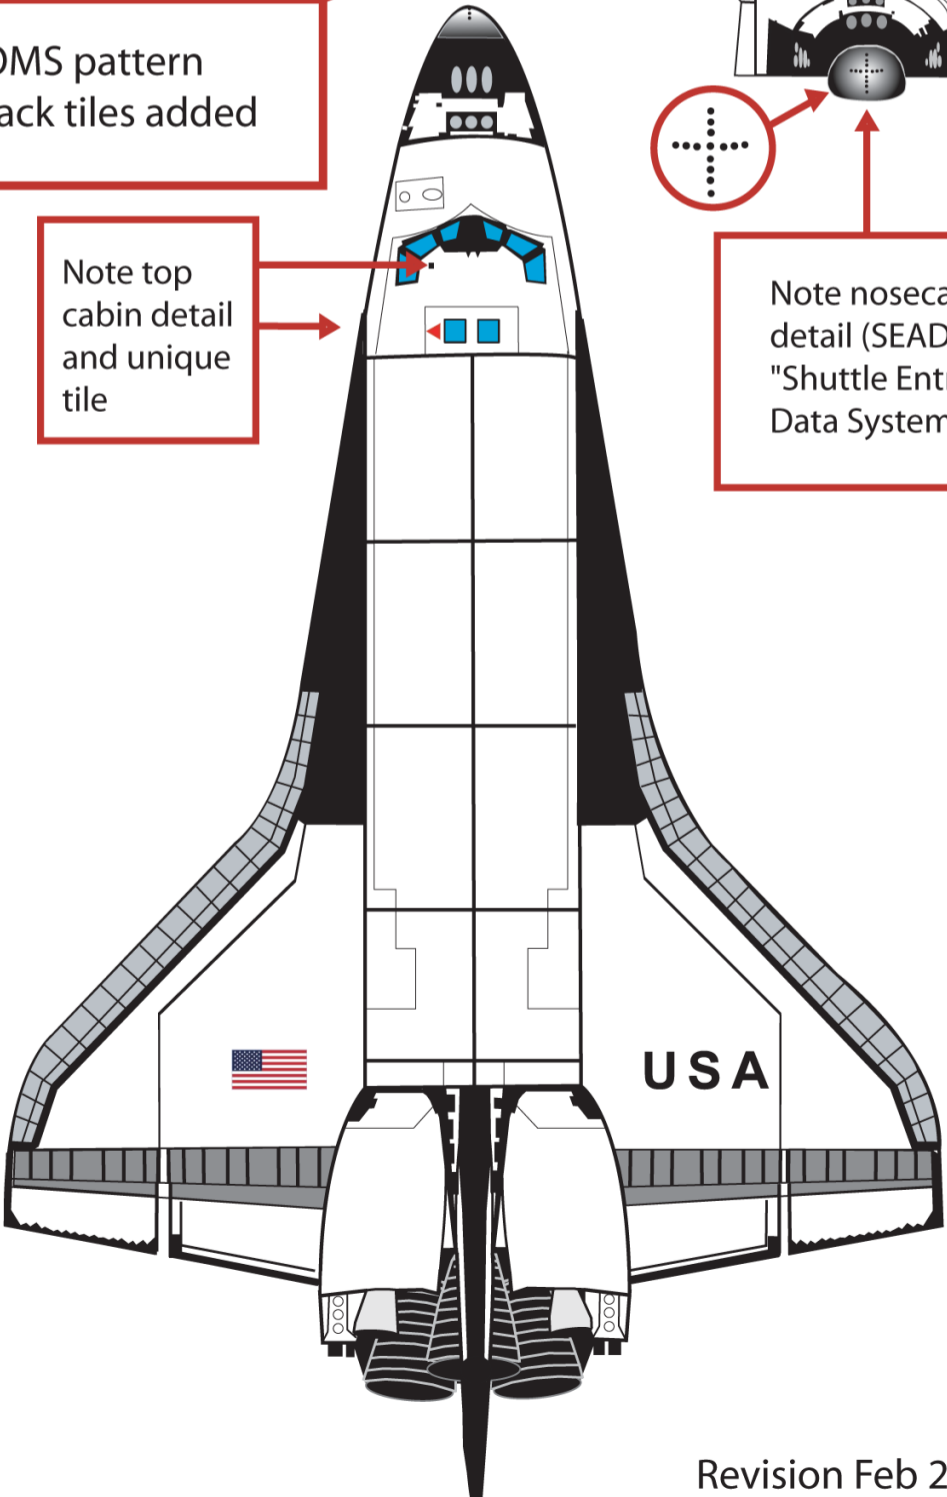

Note tile covering
water vent marking

Note OMS pattern
and black tiles added

Note nosecap
detail (SEADS)
"Shuttle Entry Air
Data System"

Note Columbia's name
on front of payload door
(STS-61C only)

Payload bay doors with old
pattern hinges

Note top
cabin detail
and unique
tile

Missions flown:

61C	1/12/86
STS-28	8/ 8/89
STS-32	1/ 9/90
STS-35	12/ 2/90

* OEX: Orbiter Experiment Program

Columbia

OV-102

-Fifth Modification-
Jun. 5, 1991

Note labels added

Last mission that carried the SEADS experiment on nosecap

Missions flown:
STS-40 6/5/91

Columbia

OV-102

-Sixth Modification-
EDO Modification

* EDO: Extended Duration Orbiter

Note vent doors "4" and "7" disabled