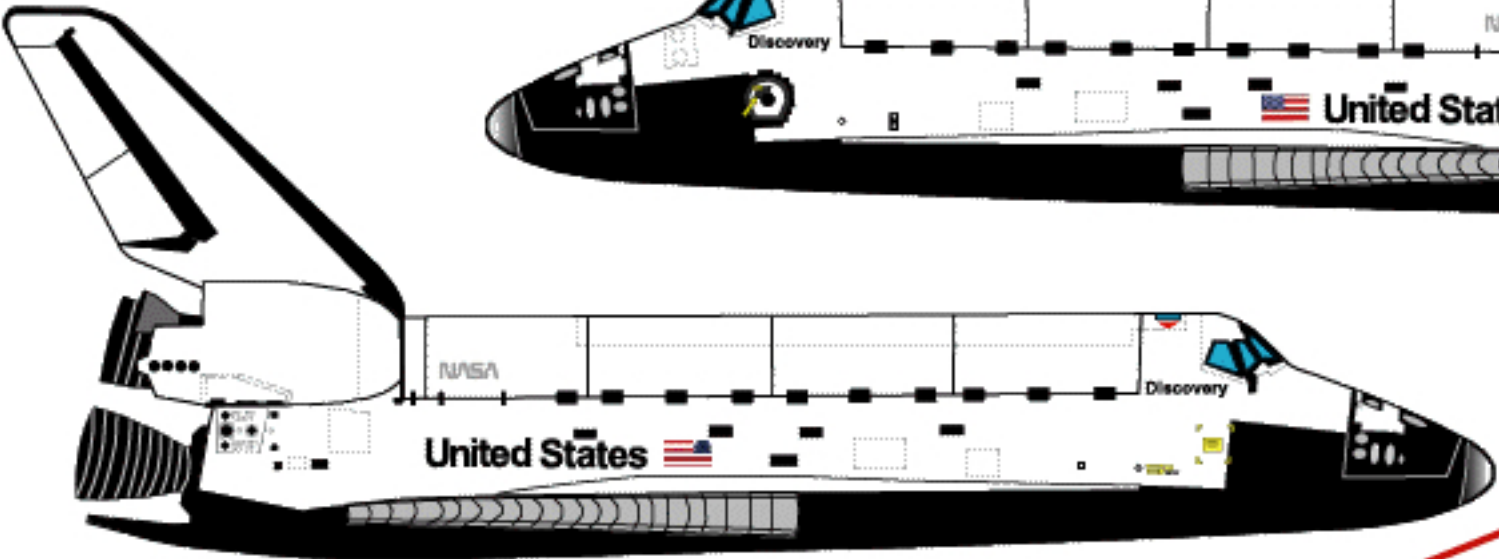

Missions flown:	
51-A	11/ 8/84
51-C	1/24/85
51-D	4/12/85

Discovery

OV-103

-Third Modification-
June 17, 1985

Note OMS pattern and black tile area added only on left OMS pod

Missions flown:	
51-G	6/17/85
51-I	8/27/85