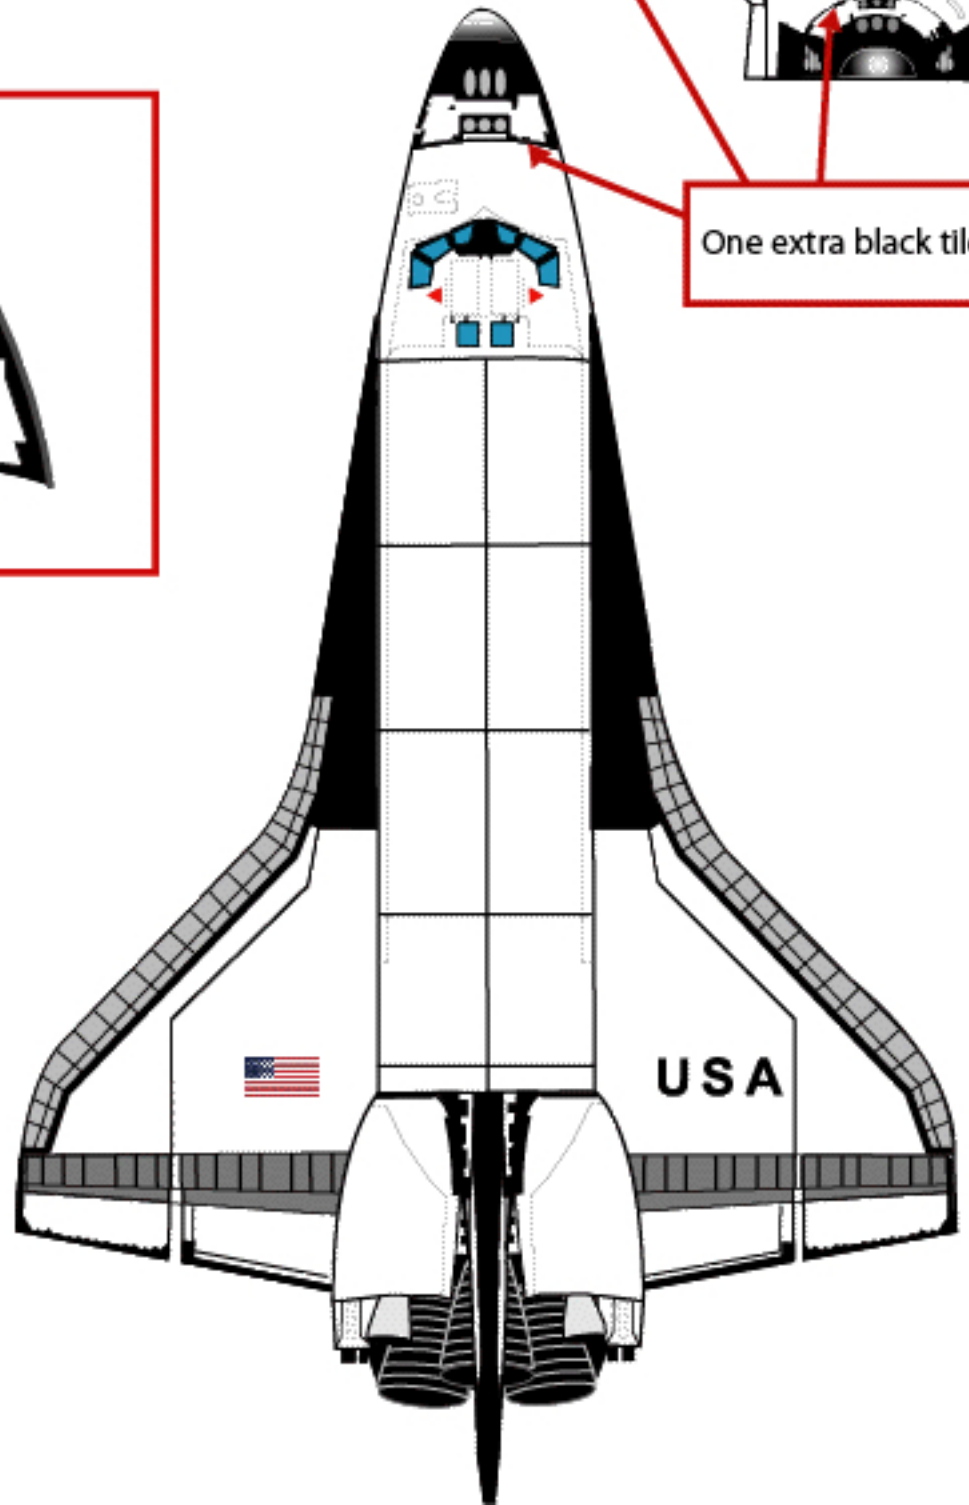

Missions flown:
STS-9 11/28/83