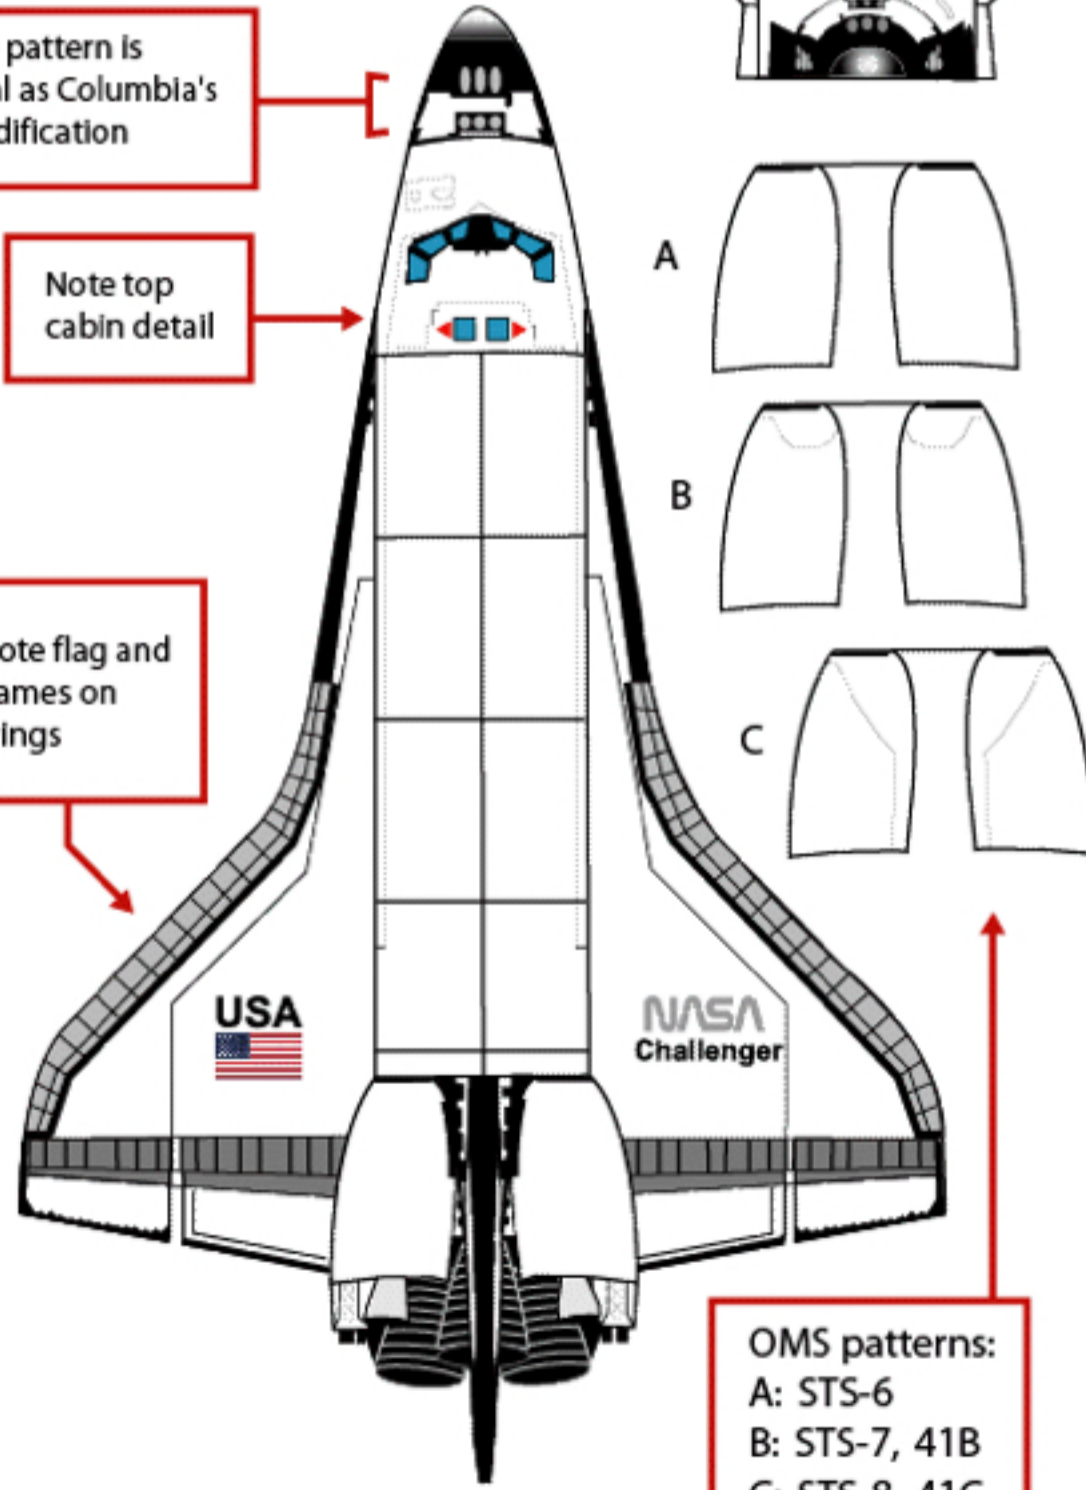

This tile pattern is identical as Columbia's last modification

Note top cabin detail

Note flag and names on wings