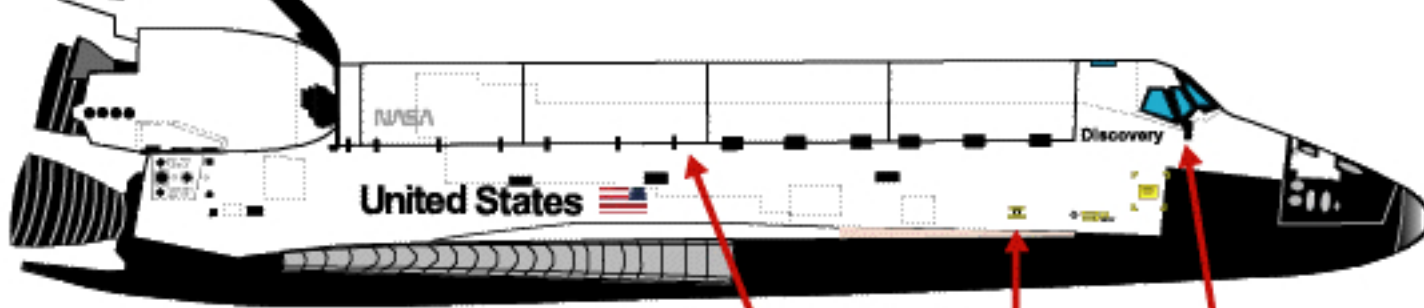

Discovery

-Eighth Modification-

OV-103

OMDP-2