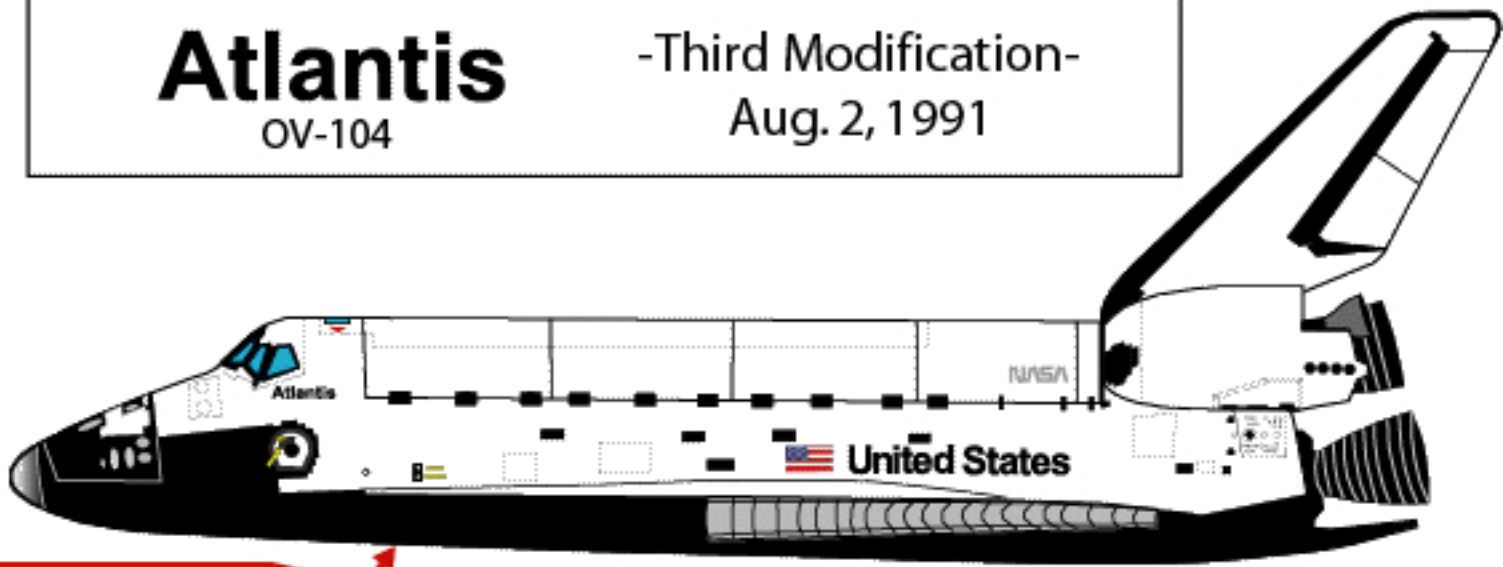

Atlantis

OV-104

-Third Modification-
Aug. 2, 1991

Missions flown:

STS-43	8/ 2/91
STS-44	11/21/91
STS-45	3/24/92
STS-46	7/31/92