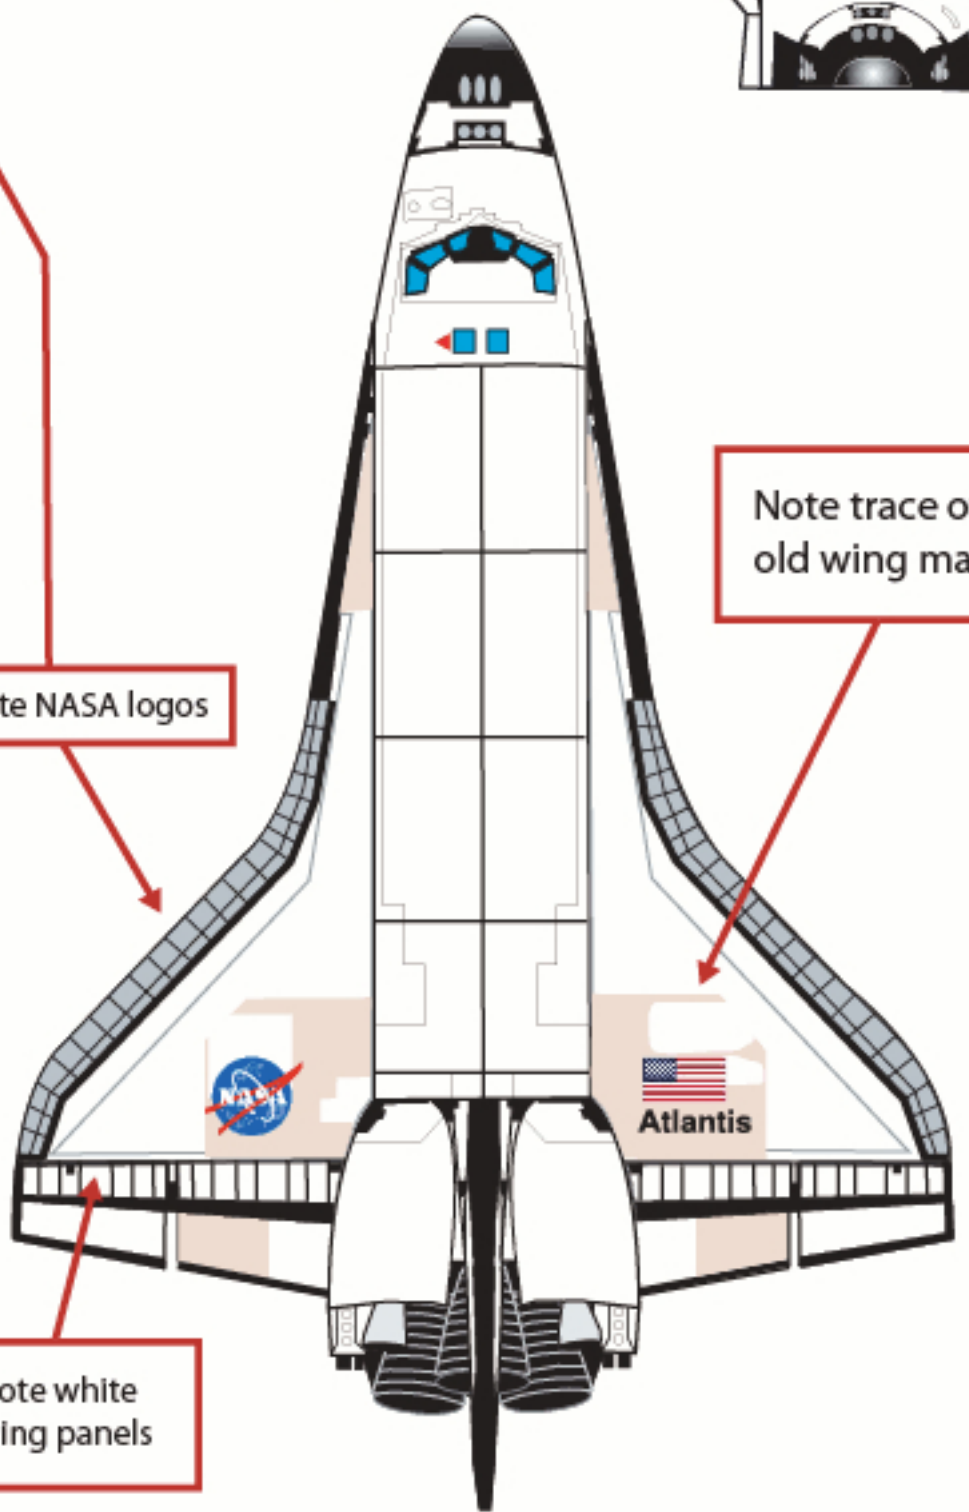

Note top of cabin

Missions flown:

STS-66	11/ 3/94
STS-71	6/27/95
STS-74	11/12/95
STS-76	3/22/96
STS-79	9/16/96
STS-81	1/12/97
STS-84	5/15/97
STS-86	9/26/97

Atlantis -Fifth Modification-
OV-104 **OMDP-2**

Missions flown:

STS-101	5/19/00
STS-106	9/ 8/00
STS-98	2/ 7/01
STS-104	7/12/01
STS-110	4/ 8/02
STS-112	10/ 7/02
OMDP-3	
STS-115	9/9/06
STS-117	6/8/07
STS-122	2/7/08
STS-125	5/11/09
STS-129	11/16/09
STS-132	5/14/10
STS-135	7/8/11 LAST MISSION

Note door hinge pattern

Note NASA logos

Note trace of old wing markings

Note white wing panels

ENDEAVOUR

The image shows a rectangular embroidered patch with a white background. At the top is a dark blue horizontal bar that tapers to the right. At the bottom is a red horizontal bar that tapers to the right. The word "ENDEAVOUR" is embroidered in dark blue, bold, sans-serif capital letters. A small bell icon is positioned between the 'E' and 'V' of the word. The entire patch is surrounded by a white border with a decorative stitching pattern.

Endeavour -Original Markings- OV-105

May 8, 1992

Note crew hatch and tail pattern as OV-103 and OV-104

Vent doors "4" and "7" disabled

Note drag chute

Note labels

Missions flown:

STS-49	5/ 8/92
STS-47	9/12/92
STS-54	1/13/93
STS-57	6/21/93
STS-61	12/2/93
STS-59	4/ 8/94
STS-68	9/30/94
STS-67	3/ 2/95
STS-69	9/ 7/95
STS-72	1/13/96
STS-77	5/19/96