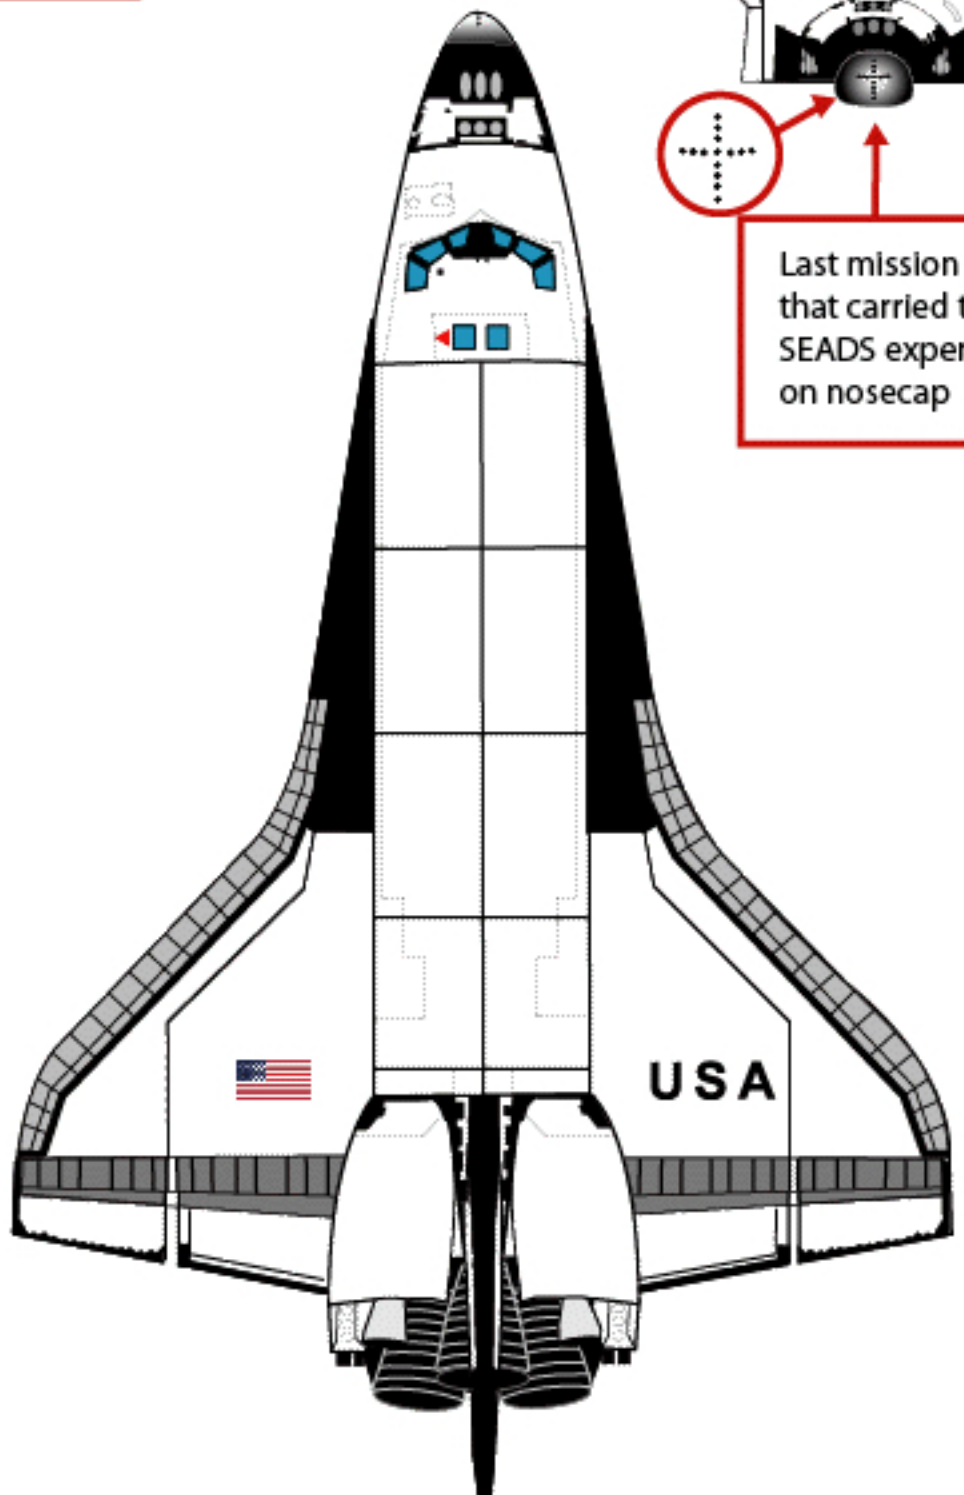

Note top
cabin detail
and unique
tile

Missions flown:

61C	1/12/86
STS-28	8/ 8/89
STS-32	1/ 9/90
STS-35	12/ 2/90

* OEX: Orbiter Experiment Program

Columbia

OV-102

-Fifth Modification-
Jun. 5, 1991

Note labels added

Last mission that carried the SEADS experiment on nosecap

Missions flown:
STS-40 6/5/91

Columbia

OV-102

-Sixth Modification-
EDO Modification

* EDO: Extended Duration Orbiter

Note vent doors "4" and "7" disabled