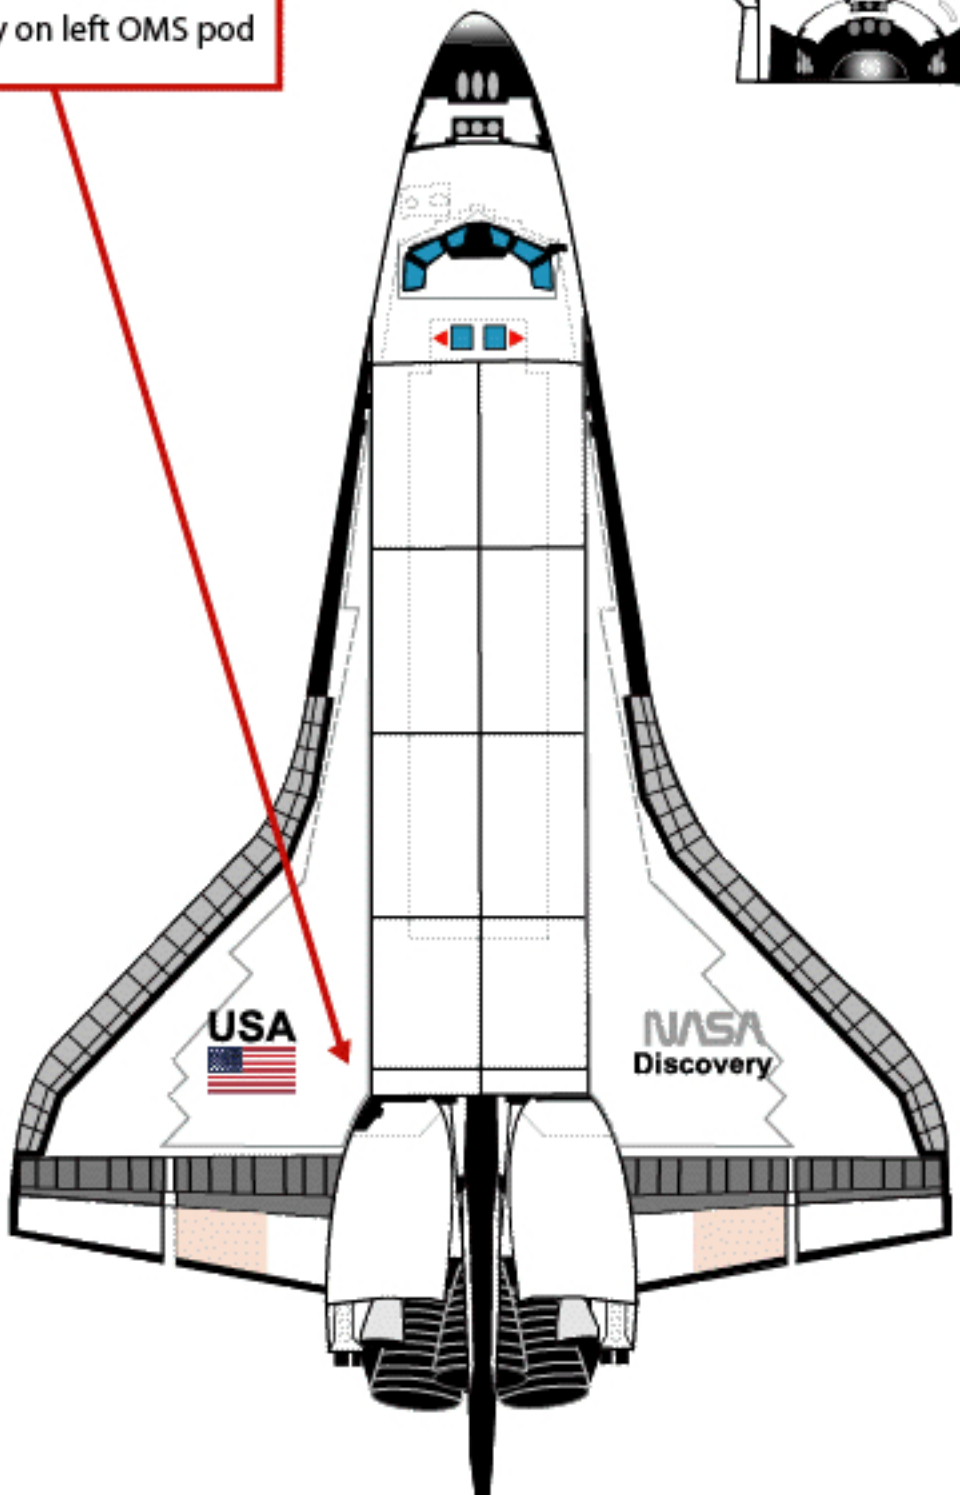

Missions flown:	
51-A	11/ 8/84
51-C	1/24/85
51-D	4/12/85

Discovery

OV-103

-Third Modification-
June 17, 1985

Note OMS pattern and black tile area added only on left OMS pod

Missions flown:	
51-G	6/17/85
51-I	8/27/85